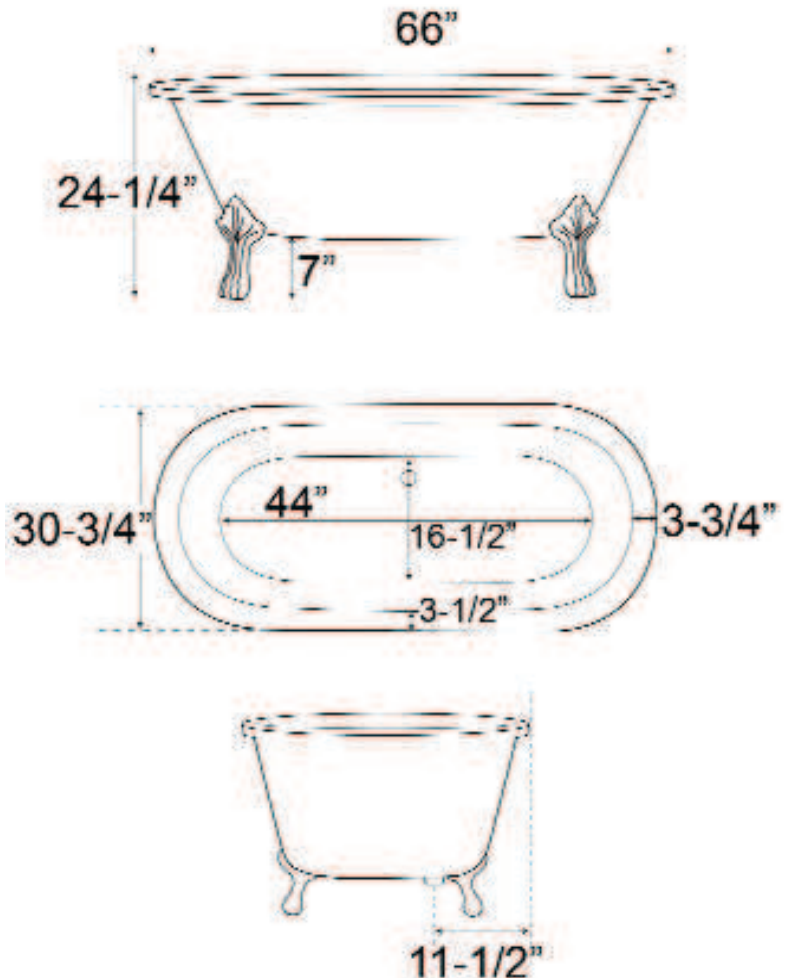

**CASWELL
66" ACRYLIC DOUBLE
ROLL TOP TUB**

Cat. No.
ADR7H66LP

L: 66"
W: 30 3/4"
H: 24 1/4"

Water depth: 16 3/4" to top of tub

The following is recommended for ADR7H tubs:

- Rim-mounted faucets: part #4601 or 7529
- Straight bath supplies: part #5577
- Leg tub drain: part #5599E

Gallon Capacity: 52
Shipping Weight: 425 lbs.
Empty Weight: 200 lbs.
Filled Weight: 634 lbs.

Features:

- ▶ Interior and exterior walls acrylic sheets
- ▶ Space between walls partially filled with fiberglass & resin
- ▶ Lion paw feet available in 3 finishes
- ▶ 7" centers in tub deck
- ▶ Tub feet are attached and leveled before shipment.
- ▶ Tub is thoroughly inspected before shipment

Feet Finishes:

BN Brushed Nickel **PB** Polished Brass
CP Polished Chrome

Dimensions of fixture are nominal and specifications subject to change without notice.