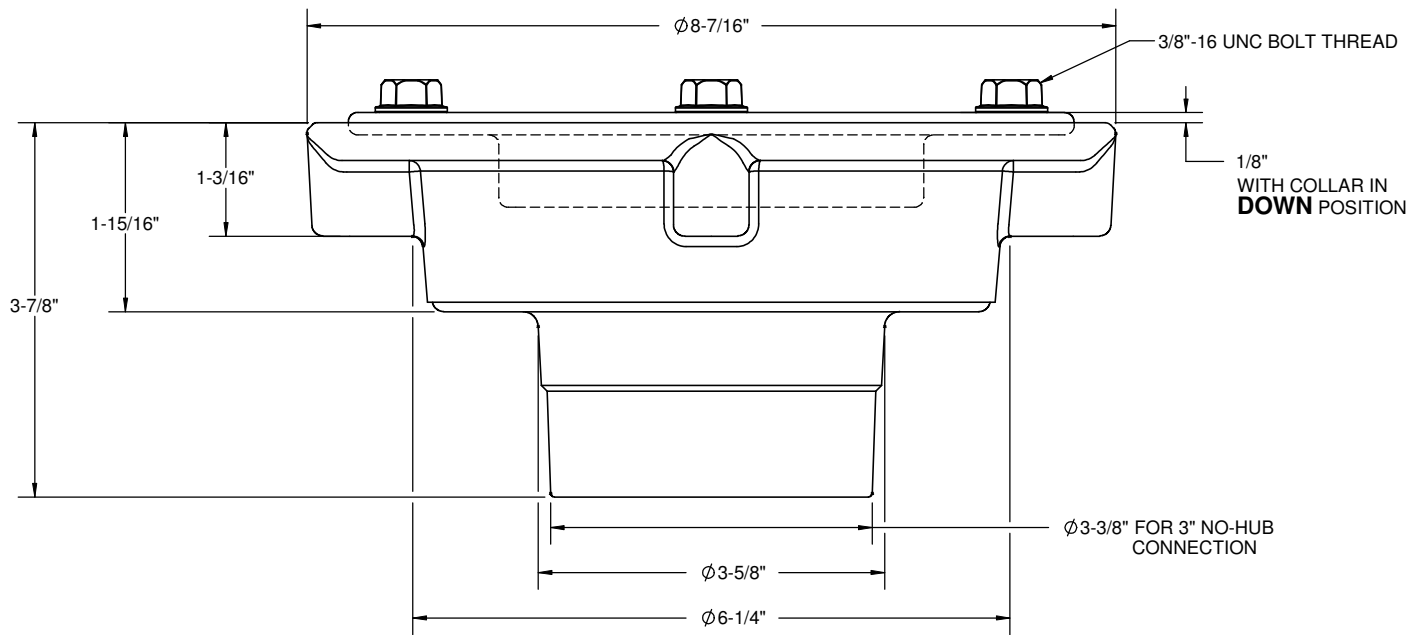

Features

- Rugged cast iron construction with protective coating
- Corrosion resistant bolts
- Reversible membrane collar with weep holes to accommodate a variety of tile installations
- 3" No-Hub connection
- Compatible with **9178** Brass Drain Throat and all StyleDrain Decorative Trim Grids. For complete selection, see www.calfaucets.com

Codes/Standards Applicable

- Specified model meets or exceeds the following:
- ASME A112.18.2/CSA B125.2

Figure 1. COLLAR IN DOWN POSITION

DIMENSIONS SHOWN TO NEAREST 1/16"

Figure 2. COLLAR IN UP POSITION