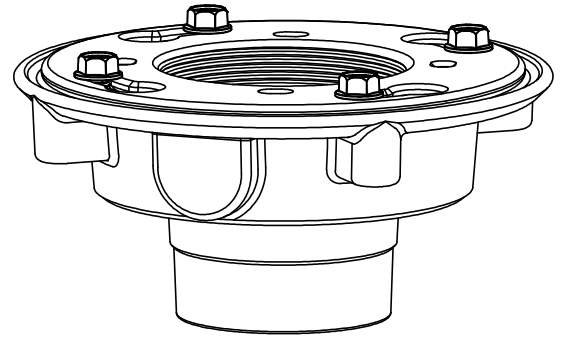

Features

- Rugged cast iron construction with protective coating
- Corrosion resistant bolts
- Reversible membrane collar with weep holes to accommodate a variety of tile installations
- 3" No-Hub connection
- Compatible with **9178** Brass Drain Throat and all StyleDrain Decorative Trim Grids. For complete selection, see www.calfaucets.com

Codes/Standards Applicable

- Specified model meets or exceeds the following:
- ASME A112.18.2/CSA B125.2

Figure 1. COLLAR IN DOWN POSITION

DIMENSIONS SHOWN TO NEAREST 1/16"

Figure 2. COLLAR IN UP POSITION