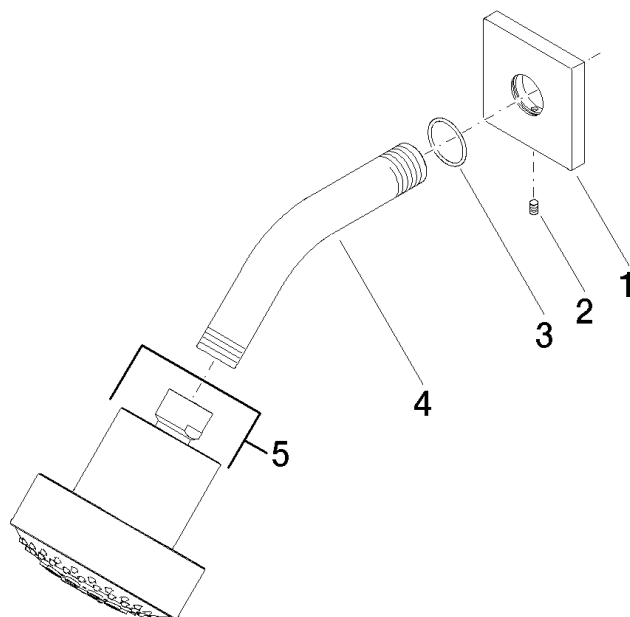

### Product specifications

- 6 3/4-7 7/8" projection
- Flange 2 3/8 x 2 3/8"
- 25 degree swivel in each direction
- Descaling system
- 25° degree swivel in each direction
- Water flow rate limited to max. 2 gpm
- 1/2" connection
- With three settings (normal stream, soft stream, massage stream)

### Surfaces

- chrome 28508980-00
- matt platinum 28508980-06

**Exploded assembly drawing**

**Order quantity**

<b>No.</b>	<b>Article number</b>	<b>Name</b>	<b>Installation quantity</b>
1	092798003ff	rosette	1
2	09311104890	pin	1
3	09141009890	seal	1
4	091103011ff	connection	1
5	04121111000ff	shower	1