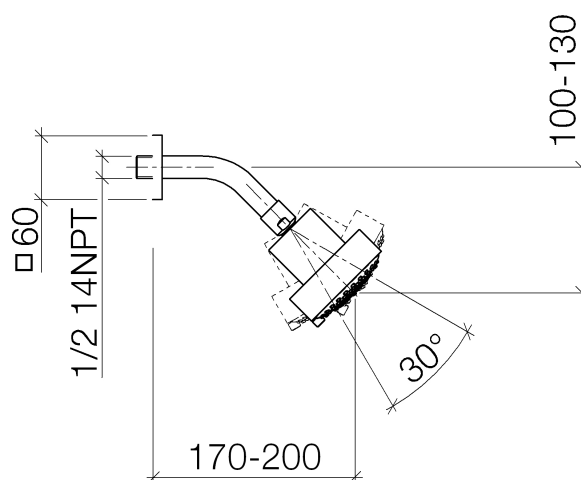

### Product specifications

- 6 3/4-7 7/8" projection
- Flange 2 3/8 x 2 3/8"
- 25 degree swivel in each direction
- Descaling system
- 25° degree swivel in each direction
- Water flow rate limited to max. 2 gpm
- 1/2" connection
- With three settings (normal stream, soft stream, massage stream)

### Surfaces

- chrome 28508980-00
- matt platinum 28508980-06

**Exploded assembly drawing**

**Order quantity**

<b>No.</b>	<b>Article number</b>	<b>Name</b>	<b>Installation quantity</b>
1	092798003ff	rosette	1
2	09311104890	pin	1
3	09141009890	seal	1
4	091103011ff	connection	1
5	04121111000ff	shower	1