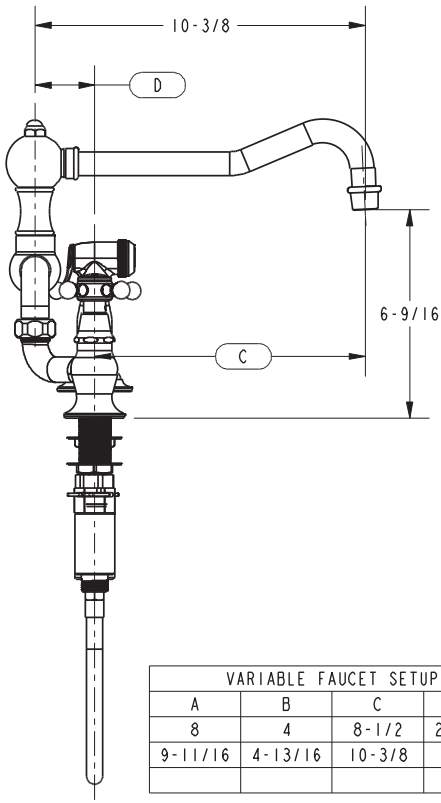

CHESTERFIELD

Features

- Solid brass construction
- Bridge-style brass valve bodies
- Quarter-turn washerless ceramic disc valve cartridges
- ADA compliant traditional cross handles
- Swivel spout assembly with integral diverter assembly
- Solid brass pull-out sidespray assembly
- 6-9/16" (16.7 cm) spout height at outlet
- 8-1/2" (21.6 cm) min. to 10-3/8" (26.4 cm) max. spout reach (c-c)
- For 8" (20.3 cm) centers - Maximum 9-3/4" (24.9 cm)
- 1.8 gallons (6.8 liters) per minute maximum flow rate

Model	Description	Colors / Finishes
9452-1	Bridge Style Kitchen Faucet with Sidespray	<input type="checkbox"/> 10B <input type="checkbox"/> 15 <input type="checkbox"/> 15S <input type="checkbox"/> 26 <input type="checkbox"/> Other

Product Specification:

Add "Color / Finish" suffix to Model number, below.

The Bridge Style Kitchen Faucet with Sidespray shall be made of solid brass construction. Faucet shall incorporate a swivel spout assembly with integral side-spray diverter assembly and feature bridge-style brass valve bodies with quarter-turn washerless ceramic disc valve cartridges. Faucet shall have a 1.8 gallons (6.8 liters) per minute maximum flow rate. Product shall be for 8" (20.3 cm) centers - Maximum 9-3/4" (24.8 cm). Product shall incorporate a 6-9/16" (16.7 cm) spout height at outlet and an 8-1/2" (21.6 cm) min. to 10-3/8" (26.4 cm) max. spout reach (c-c). Faucet shall incorporate ADA compliant traditional cross handles. Bridge-Style Kitchen Faucet with Sidespray shall be Newport Brass Model 9452-1/____ .

9452-1

Product Dimensions *(units are in inches)*

VARIABLE FAUCET SETUP			
A	B	C	D
8	4	8-1/2	2-13/16
9-11/16	4-13/16	10-3/8	15/16