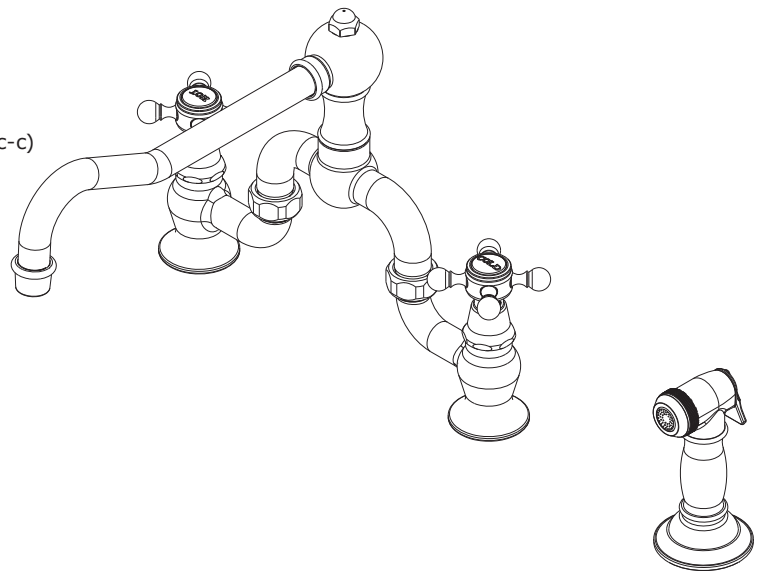

CHESTERFIELD

Features

- Solid brass construction
- Bridge-style brass valve bodies
- Quarter-turn washerless ceramic disc valve cartridges
- ADA compliant traditional cross handles
- Swivel spout assembly with integral diverter assembly
- Solid brass pull-out sidespray assembly
- 6-9/16" (16.7 cm) spout height at outlet
- 8-1/2" (21.6 cm) min. to 10-3/8" (26.4 cm) max. spout reach (c-c)
- For 8" (20.3 cm) centers - Maximum 9-3/4" (24.9 cm)
- 1.8 gallons (6.8 liters) per minute maximum flow rate

Bridge Style Kitchen Faucet with Sidespray

9452-1

Codes / Standards Compliance

Meets or exceeds the following at date of manufacture:

- ASME A112.18.1/CSA B125.1
- IAPMO/cUPC
- IPC
- NSF 61
- ADA
- ICC/ANSI A117.1
- Energy Policy Act of 1992
- All applicable US Federal and State material regulations

Product Specification:

Add "Color / Finish" suffix to Model number, below.

The Bridge Style Kitchen Faucet with Sidespray shall be made of solid brass construction. Faucet shall incorporate a swivel spout assembly with integral side-spray diverter assembly and feature bridge-style brass valve bodies with quarter-turn washerless ceramic disc valve cartridges. Faucet shall have a 1.8 gallons (6.8 liters) per minute maximum flow rate. Product shall be for 8" (20.3 cm) centers - Maximum 9-3/4" (24.8 cm). Product shall incorporate a 6-9/16" (16.7 cm) spout height at outlet and an 8-1/2" (21.6 cm) min. to 10-3/8" (26.4 cm) max. spout reach (c-c). Faucet shall incorporate ADA compliant traditional cross handles. Bridge-Style Kitchen Faucet with Sidespray shall be Newport Brass Model 9452-1/____ .

9452-1

Product Dimensions *(units are in inches)*

VARIABLE FAUCET SETUP			
A	B	C	D
8	4	8-1/2	2-13/16
9-11/16	4-13/16	10-3/8	15/16