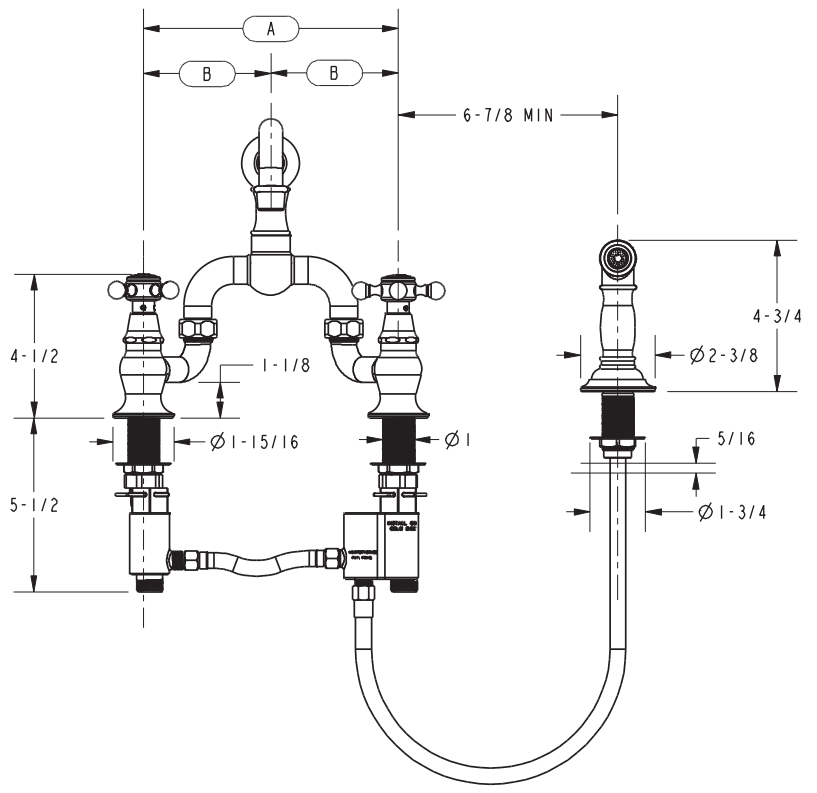

CHESTERFIELD

Features

- Solid brass construction
- Bridge-style brass valve bodies
- Quarter-turn washerless ceramic disc valve cartridges
- ADA compliant traditional cross handles
- Swivel spout assembly with integral diverter assembly
- Solid brass pull-out sidespray assembly
- 6-9/16" (16.7 cm) spout height at outlet
- 8-1/2" (21.6 cm) min. to 10-3/8" (26.4 cm) max. spout reach (c-c)
- For 8" (20.3 cm) centers - Maximum 9-3/4" (24.9 cm)
- 1.8 gallons (6.8 liters) per minute maximum flow rate

Model	Description	Colors / Finishes
9452-1	Bridge Style Kitchen Faucet with Sidespray	<input type="checkbox"/> 10B <input type="checkbox"/> 15 <input type="checkbox"/> 15S <input type="checkbox"/> 26 <input type="checkbox"/> Other

Product Specification:

Add "Color / Finish" suffix to Model number, below.

The Bridge Style Kitchen Faucet with Sidespray shall be made of solid brass construction. Faucet shall incorporate a swivel spout assembly with integral side-spray diverter assembly and feature bridge-style brass valve bodies with quarter-turn washerless ceramic disc valve cartridges. Faucet shall have a 1.8 gallons (6.8 liters) per minute maximum flow rate. Product shall be for 8" (20.3 cm) centers - Maximum 9-3/4" (24.8 cm). Product shall incorporate a 6-9/16" (16.7 cm) spout height at outlet and an 8-1/2" (21.6 cm) min. to 10-3/8" (26.4 cm) max. spout reach (c-c). Faucet shall incorporate ADA compliant traditional cross handles. Bridge-Style Kitchen Faucet with Sidespray shall be Newport Brass Model 9452-1/____ .

9452-1

Product Dimensions *(units are in inches)*

VARIABLE FAUCET SETUP			
A	B	C	D
8	4	8-1/2	2-13/16
9-11/16	4-13/16	10-3/8	15/16