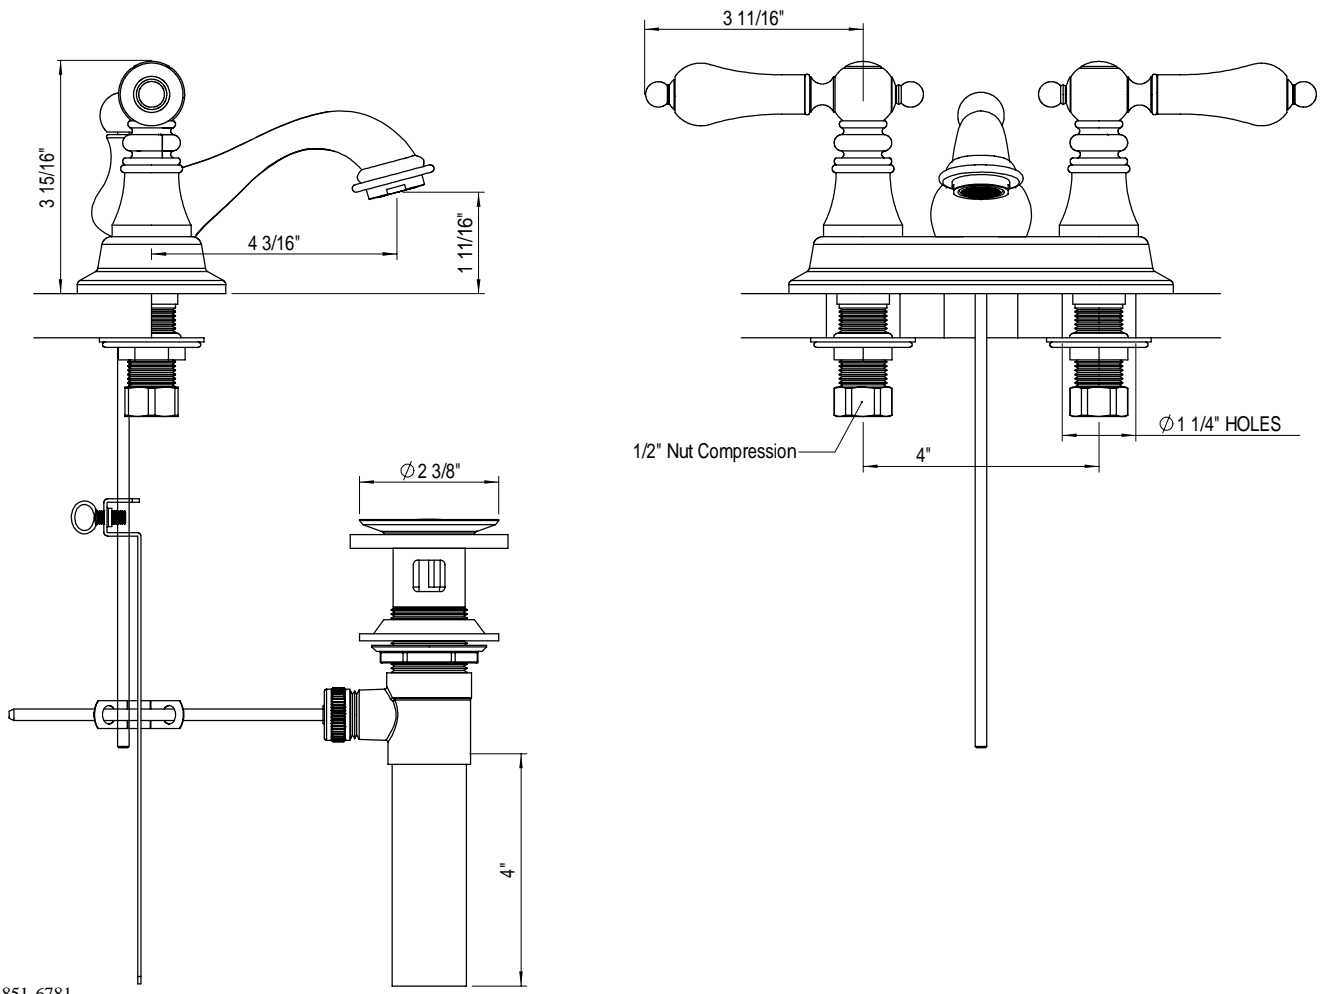

4" Centre Lavatory Set with Pop-Up 1BRBRML

TEL: 905-851-6781
FAX: 905-851-8031
TOLL FREE: 800-461-5901

the RUBINET FAUCET COMPANY

www.rubinet.com