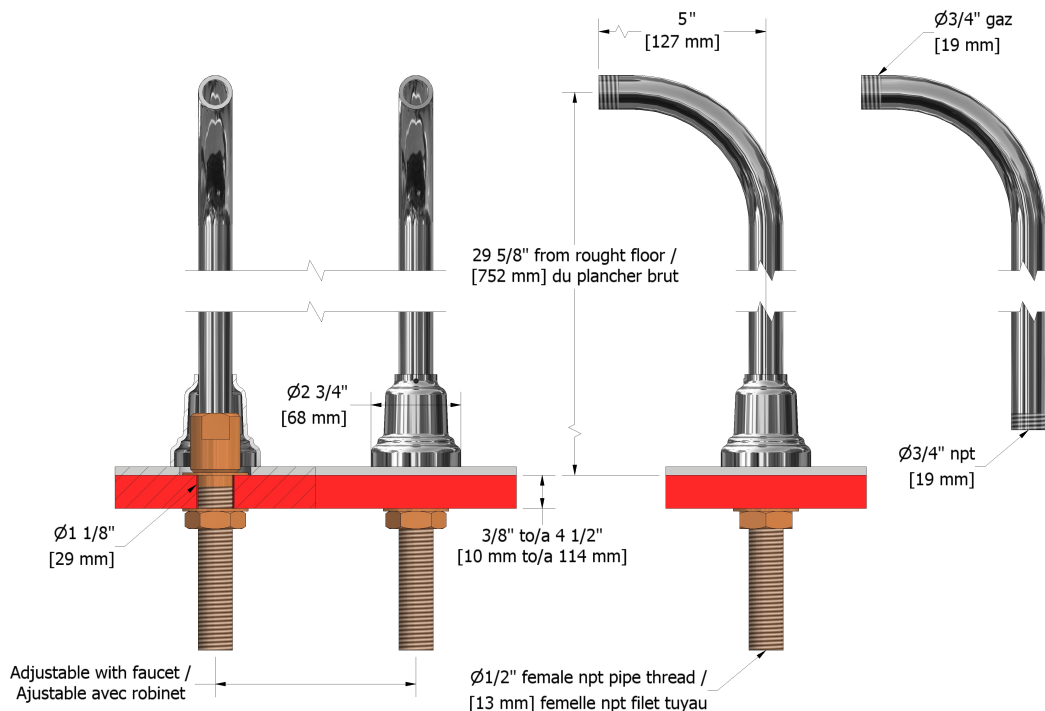

Sizes, models and finishes may differ from thoses presented.

Warranty

The Riobel inc. product carries a limited LIFETIME warranty on the finish Chrome, Gold (PVD), Brushed nickel (PVD), Night brushed (PVD), Polished nickel (PVD) and all working parts and is guaranteed from the initial date of purchase against all manufacturing defects. Other finishes 1 year.

Customer Service

Ontario, West Canada : 888-287-5354 Quebec, Maritimes, United States : 866-473-8442

2015.04.28