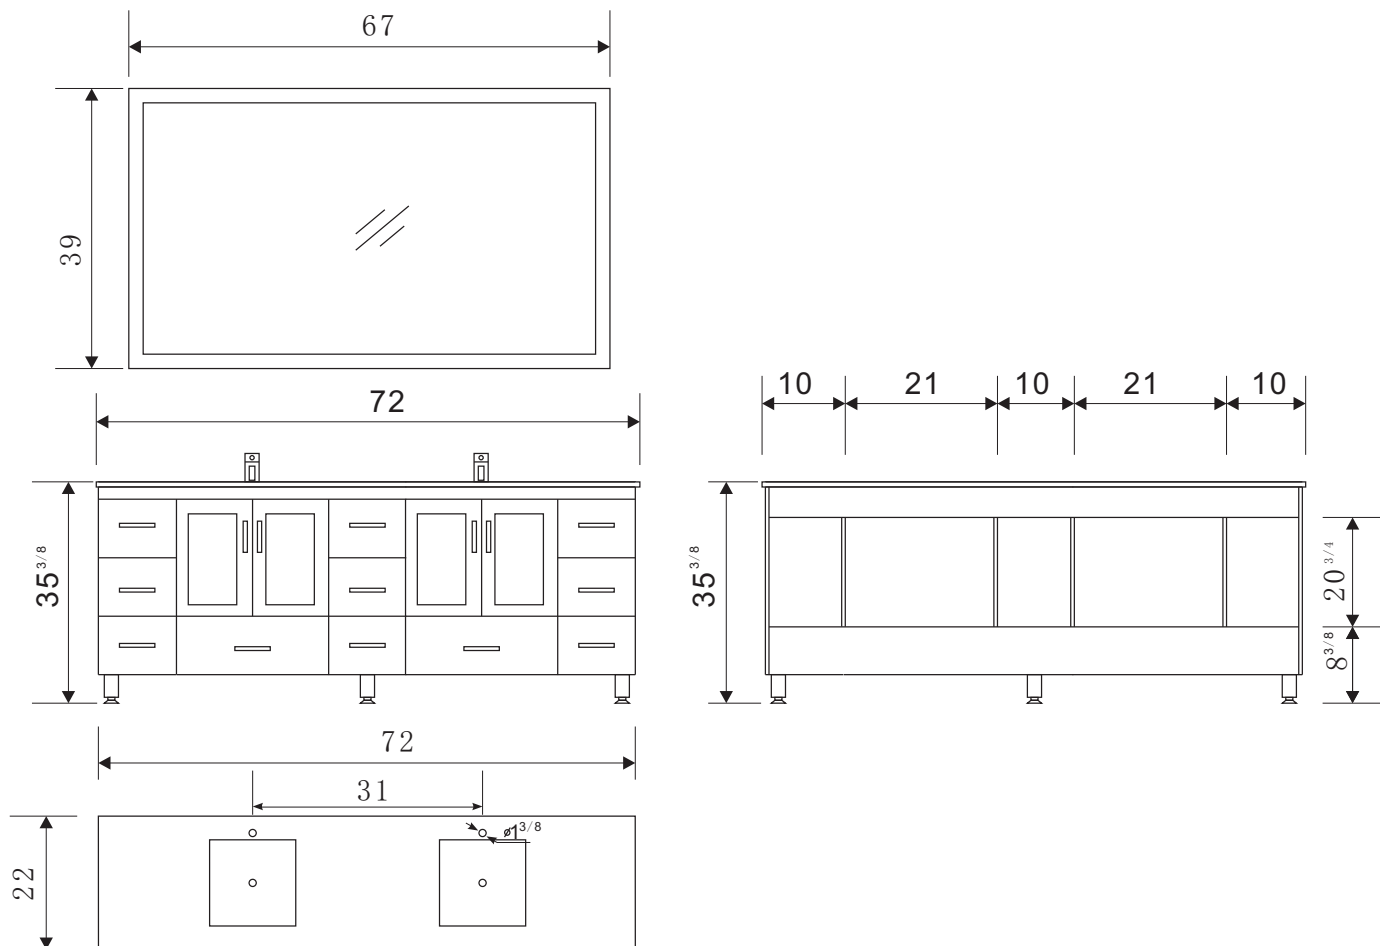

B72-DS Stanton 72" Double Sink Vanity Set (Faucets not included)

Design Element™
Bath Furniture

The Stanton Collection

This 72" version of the Stanton vanity set has all the design and quality features of its smaller cousins, such as solid wood cabinets and drawers, a acrylic countertop, integrated sinks, and chromed drains and faucets. Its handsome and understated look will complement any modern bathroom, and the quality of its materials will ensure that its beauty won't fade over time. Moreover, with a generous eleven drawers and two windowed storage cabinets, this Stanton is also at the ne plus ultra of utility in its class.

Stanton 72" Double Sink Vanity Set

B72-DS Product Features

- Solid Hardwood Construction
- Drop-In Sinks
- Pop-Up Drains
- Two Windowed Cabinets
- Eleven Drawers
- Framed Mirror
- Specs: 72"W x 22"D x 34"H