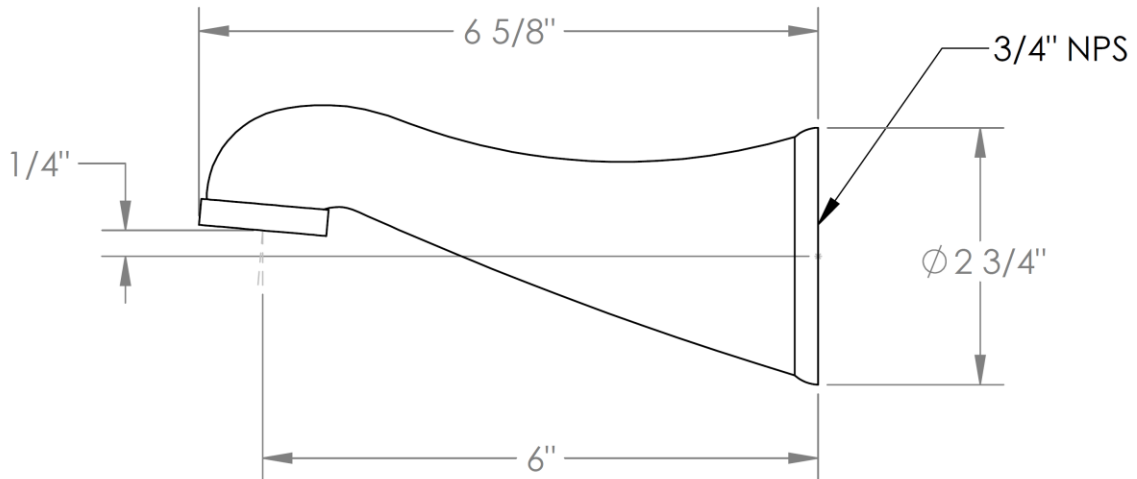

**TBSPT-150**

Wall Mount Tub Spout

Meets the applicable requirements of ASME A112.18.1-2005/CSA B125.1-05, entitled "Plumbing Supply Fittings"

**WATERMARK DESIGNS 3/6/2013**

350 Dewitt Ave Brooklyn NY 11207 USA T 718 257 2800 F 718 257 2144 info@watermark-designs.com