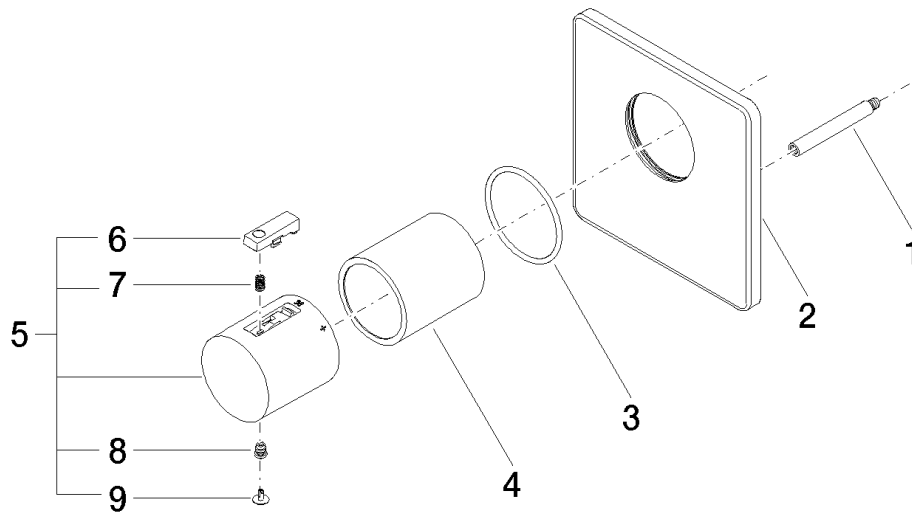

#### Exposed trim parts only, rough to be ordered separately

- Flange 4 3/4 x 4 3/4"
- Temperature control handle with safety lock 100.4 °FC / 40°C

### Accessories required

- Rough for xTOOL thermostat without volume control; 35517970
- Rough for xTOOL thermostat without volume control; 35517970

**Exploded assembly drawing**

**Order quantity**

<b>No.</b>	<b>Article number</b>	<b>Name</b>	<b>Installation quantity</b>
1	09310909590	bar	1
2	091102198ff	cover	1
3	09141004990	seal	1
4	092102112ff	sleeve	1
5	04173300401ff	handle	1
6	092133010ff	handle	1
7	09160202790	spring	1
8	09303013690	screw	1
9	093120049ff	plug	1