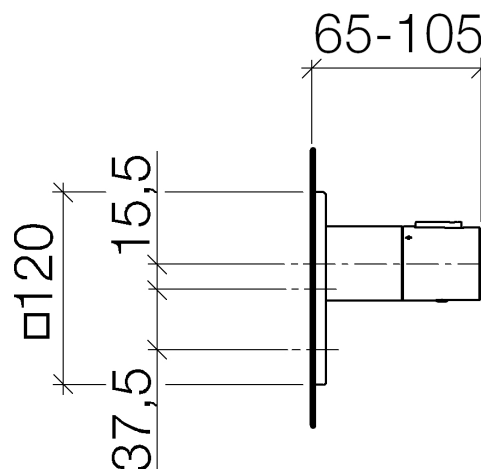

### Product specifications

#### Exposed trim parts only, rough to be ordered separately

- Flange 4 3/4 x 4 3/4"
- Temperature control handle with safety lock 100.4 °FC / 40°C

### Accessories required

- Rough for xTOOL thermostat without volume control; 35517970
- Rough for xTOOL thermostat without volume control; 35517970

**Exploded assembly drawing**

**Order quantity**

<b>No.</b>	<b>Article number</b>	<b>Name</b>	<b>Installation quantity</b>
1	09310909590	bar	1
2	091102198ff	cover	1
3	09141004990	seal	1
4	092102112ff	sleeve	1
5	04173300401ff	handle	1
6	092133010ff	handle	1
7	09160202790	spring	1
8	09303013690	screw	1
9	093120049ff	plug	1