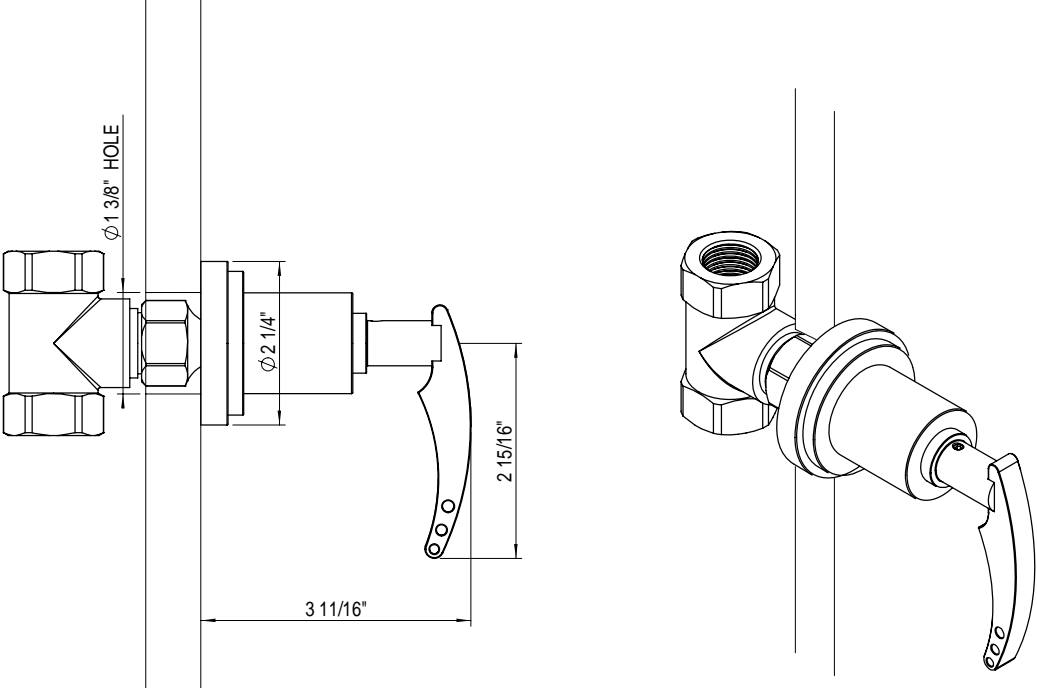

3/4" Shut-Off Control Valve 4ERBLAL

TEL: 905-851-6781
FAX: 905-851-8031
TOLL FREE: 800-461-5901

the RUBINET FAUCET COMPANY

www.rubinet.com

1/2" Shut-Off Control Valve 4KRBLAL

TEL: 905-851-6781
FAX: 905-851-8031
TOLL FREE: 800-461-5901