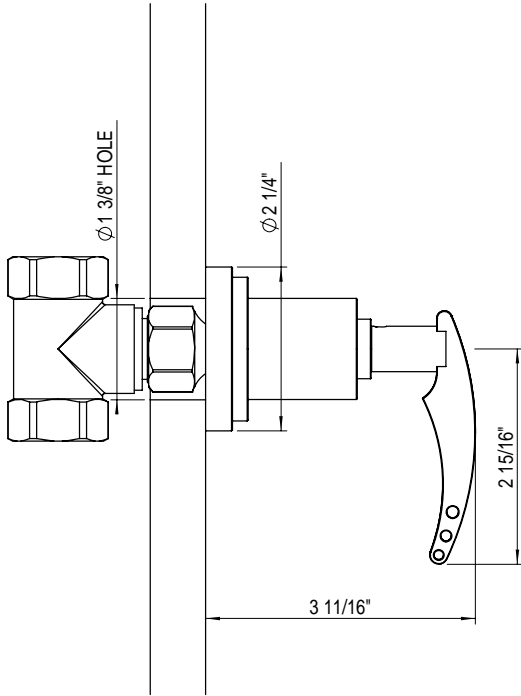

3/4" Shut-Off Control Valve 4ERBLAL

TEL: 905-851-6781
FAX: 905-851-8031
TOLL FREE: 800-461-5901

the RUBINET FAUCET COMPANY

www.rubinet.com

1/2" Shut-Off Control Valve 4KRBLAL

TEL: 905-851-6781
FAX: 905-851-8031
TOLL FREE: 800-461-5901