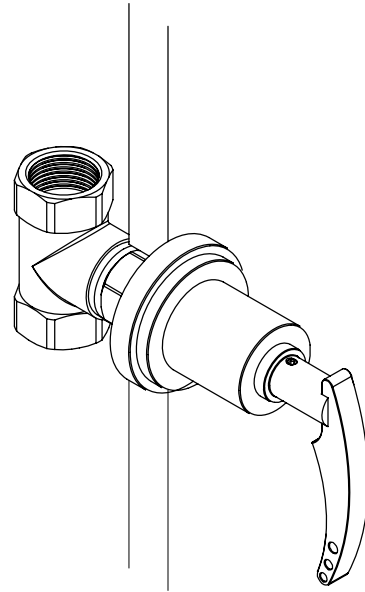

3/4" Shut-Off Control Valve 4ERBLAL

TEL: 905-851-6781
FAX: 905-851-8031
TOLL FREE: 800-461-5901

the RUBINET FAUCET COMPANY

www.rubinet.com

1/2" Shut-Off Control Valve 4KRBLAL

TEL: 905-851-6781
FAX: 905-851-8031
TOLL FREE: 800-461-5901