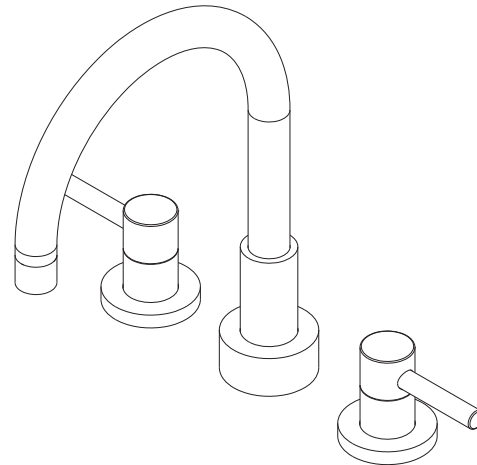

EAST LINEAR

Roman Tub Deck Trim

3-1506

Features

- Solid brass construction
- ADA compliant contemporary lever handles
- 6-7/16" (16.4 cm) spout height at outlet
- 7-7/8" (20.0 cm) spout reach (c-c)
- Intended for use with Newport Brass rough valve kit (Required Accessory) which incorporates the following:
  - Brass valve bodies and quick-connect spout fitting
  - Quarter-turn washerless ceramic disc 3/4" valve cartridges

Codes / Standards Compliance

Meets or exceeds the following at date of manufacture:

- ASME A112.18.1/CSA B125.1
- IAPMO/cUPC
- IPC
- ADA
- ICC/ANSI A117.1
- All applicable US Federal and State material regulations
- EPA Watersense

Colors / Finishes

- 15: Polished Nickel
- 15S: Satin Nickel
- 26: Polished Chrome
- 10B: Oil Rubbed Bronze
- Other: Refer to the Newport Brass catalog for additional color/finish options.

Specified Model

Model	Description	Colors / Finishes				
3-1506	Roman Tub Deck Trim	☐ 15	☐ 15S	☐ 26	☐ 10B	☐ Other

Required Accessory:

Trim, above, and Rough Valve Kit, below, must both be specified.

Application	Roman Tub			Roman Tub with Handshower					
	Hot Valve	Cold Valve	Spout Quick-Connect Fitting	Hot Valve	Cold Valve	Spout Quick-Connect Fitting	Poly-Braided Hose	Handshower Diverter	H/S Flange Hardware
Inlet/Outlet Size	3/4"	3/4"	3/4"	3/4"	3/4"	3/4"	1/2"	1/2" / 3/4"	-
Part Number	☐ 1-502			☐ 1-503					
Image									

Product Specification:

Add "Color / Finish" suffix to Tub Deck Trim model number, below.

The Roman Tub Deck Trim shall be made of solid brass construction. Roman Tub Deck Trim shall incorporate ADA compliant contemporary lever handles. Product shall incorporate a 6-7/16" (16.4 cm) spout height at outlet and a 7-7/8" (20.0 cm) spout reach (c-c). Rough valve kit shall incorporate brass valve bodies with quarter-turn washerless ceramic disc 3/4" valve cartridges and a quick-connect spout fitting. Roman Tub Deck Trim shall be Newport Brass Model 3-1506/____ and Newport Brass rough valve kit shall be 1-502.