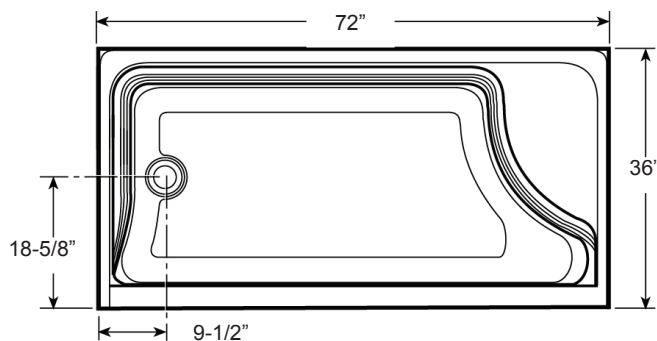

Bonaire™ 7236 Shower Base

Model: DD26 and EU15

Ordering Information

Product Code

DD26 Bonaire™ 7236 Shower Base, Left Hand
EU15 Bonaire™ 7236 Shower Base, Right Hand

Accessories, Hardware

Drain plate, #A175
Optica™ 300 Mixer, #G082
6' Sliding Door, optional

PRODUCT SPECIFICATIONS AND AVAILABILITY ARE SUBJECT TO CHANGE WITHOUT NOTICE

Specifications

Overall Dimensions

72" L x 36" W x 24-1/2" H
(1829 mm L x 914 mm W x 622 mm H)

Product Weight

74 lb (33.6 kg)

Floor Loading

36 lb/ft² (176 kg/m²)

Bonaire™ 7236 Shower base, Left Hand (DD26)