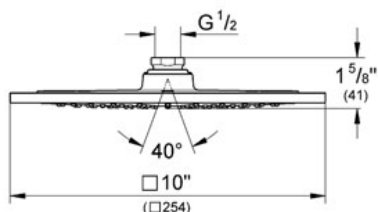

GROHE America, Inc | 200 North Gary Avenue, Suite G, Roselle, IL 60172
Phone: +1 (800) 444-7643 | Fax: +1 (800) 225-2778 | us-customerservice@grohe.com