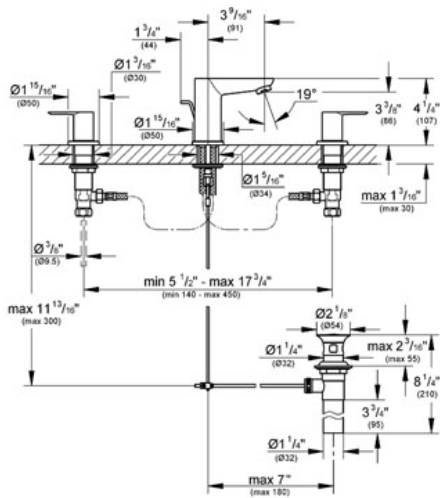

BAULOOP
 Three-hole basin mixer 1/2"
 MODEL # 20225

Pure Freude an Wasser

GROHE America, Inc | 200 North Gary Avenue, Suite G, Roselle, IL 60172
 Phone: +1 (800) 444-7643 | Fax: +1 (800) 225-2778 | us-customerservice@grohe.com

Product Description:
 Three-hole basin mixer 1/2"

Standard Specification:

- Solid brass construction
- Metal lever
- Ceramic cartridge
- Spout with flow control
- 1 1/4" pop-up waste set
- Stainless Steel Braided Flexible Supplies
- Max Flow Rate 1.5 gpm (5.7 L/min)