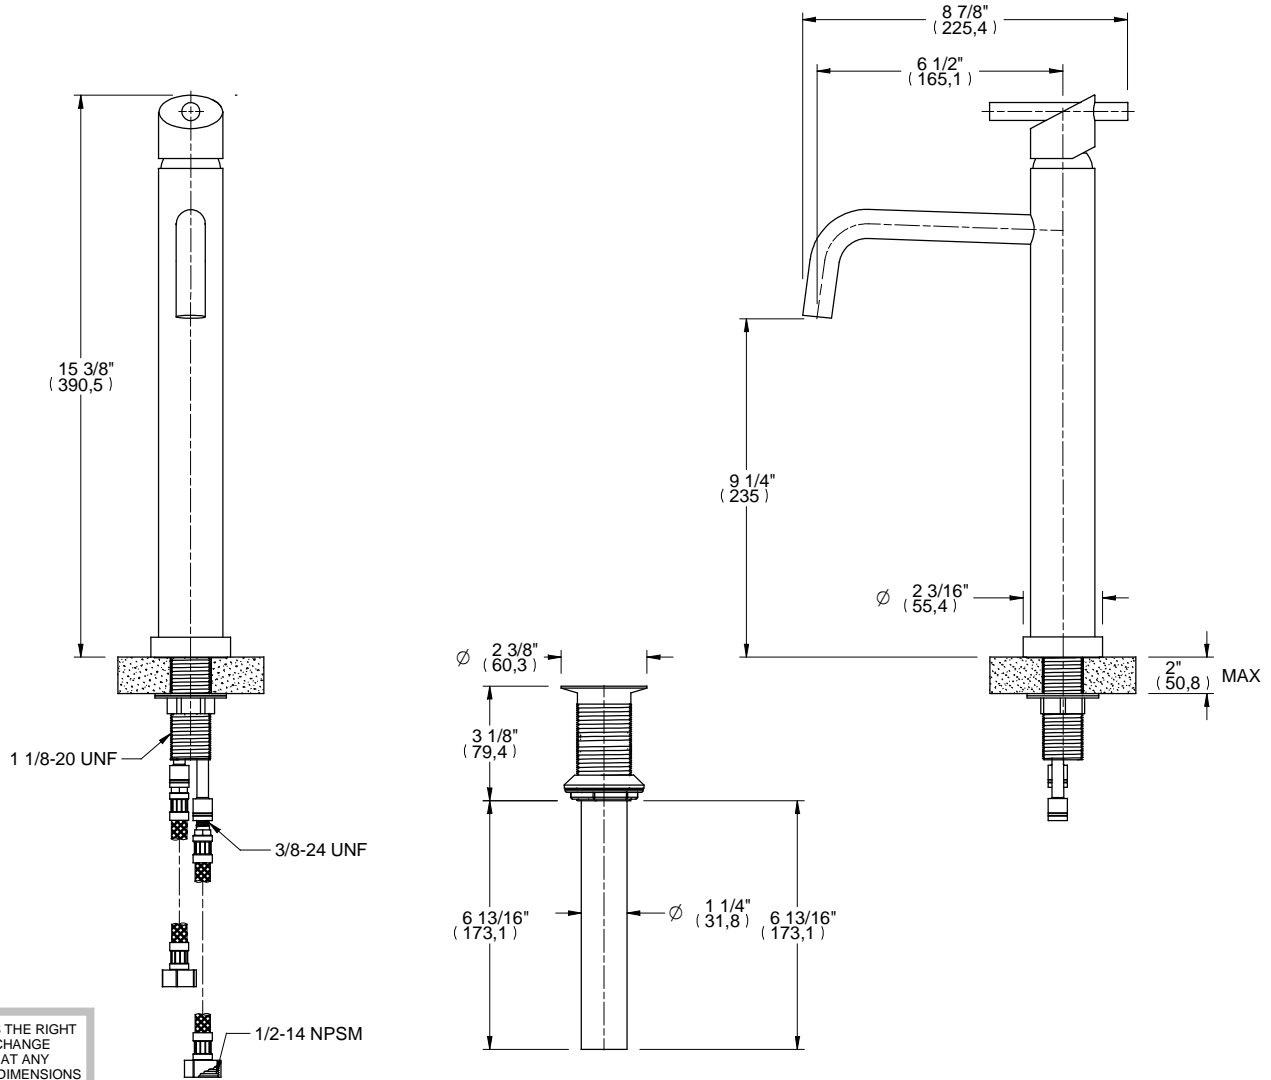

L1

ALTMANS RESERVES THE RIGHT TO MODIFY AND CHANGE SPECIFICATIONS AT ANY TIME. PLEASE VERIFY DIMENSIONS PRIOR TO INSTALLATION.

Features

- Available in All Finishes
- Low Lead Brass Construction
- Ceramic Cartridge
- Flexible Connections for Easy Installation
- 15" Hose Reach

Through-Hole Specifications

Spout: $\varnothing 1 \frac{1}{4}"$ Max.

DIMENSIONS SHOWN TO NEAREST 1/16"