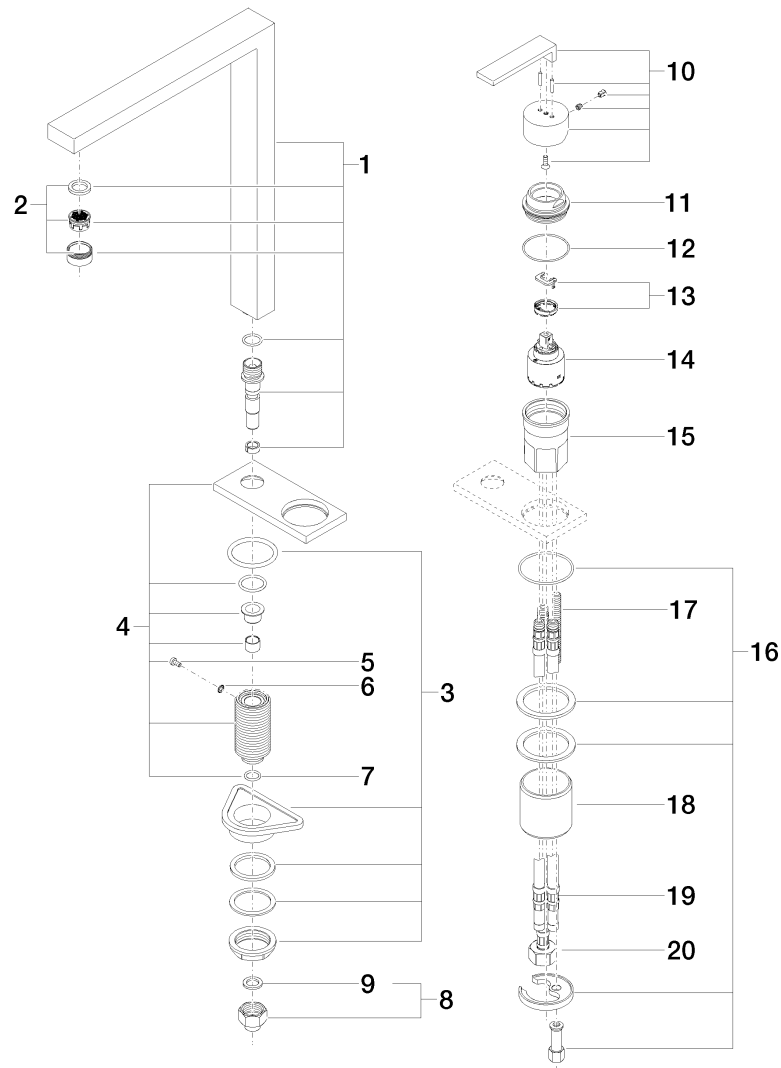

**Product specifications**

- **9 1/4" projection**
  - Swivel spout 360°
  - Total height 13 5/8"
  - Height to aerator/spout outlet 12 1/2"
  - Single-lever-mixer hole diameter 1 3/4"
  - Spout hole diameter 1 3/8"
  - Holes center to center 2 7/8"
  - M 24 x 1 aerator – male thread
  - Ceramic disc cartridge
  - M 10 x 1/2 flex line
  - 2x M 10 x 1 x 16 1/2" high pressure hose
  - Cover plate 5" x 2 1/8"
  - Water flow rate limited to max. 1.5 gpm
  - low lead compliant
- [ADA]

Kitchen

**Lot Two-hole mixer with cover plate**

Article number: 32843680

**Surfaces**

- chrome 32843680-000010
- matt platinum 32843680-060010

**Exploded assembly drawing**

**Order quantity**

<b>No.</b>	<b>Article number</b>	<b>Name</b>	<b>Installation quantity</b>
1	90110618808ff	spout	1
2	90230102904ff	aerator	1
3	0423100440190	fixing set	1
4	90277802400ff	rosette	1
5	09303005790	screw	1
6	09301102890	disc	1
7	09141007790	seal	1
8	0424041661090	nipple	1
9	09142000290	seal	1
10	90207804000ff	handle	1
11	092404142ff	nut	1
12	09141003790	seal	1
13	0428101480090	accessories	1
14	09150506190	cartridge	1
15	0930011001090	sleeve	1
16	0430110380290	fixing set	1
17	09311101190	pin	1
18	09184007990	sleeve	1
19	0430040450090	hose	2
20	0430040190090	hose	1

Kitchen

**Lot Two-hole mixer with cover plate**

Article number: 32843680