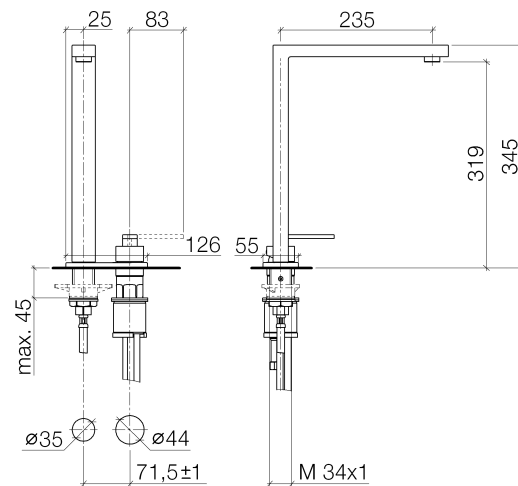

**Product specifications**

- **9 1/4" projection**
  - Swivel spout 360°
  - Total height 13 5/8"
  - Height to aerator/spout outlet 12 1/2"
  - Single-lever-mixer hole diameter 1 3/4"
  - Spout hole diameter 1 3/8"
  - Holes center to center 2 7/8"
  - M 24 x 1 aerator – male thread
  - Ceramic disc cartridge
  - M 10 x 1/2 flex line
  - 2x M 10 x 1 x 16 1/2" high pressure hose
  - Cover plate 5" x 2 1/8"
  - Water flow rate limited to max. 1.5 gpm
  - low lead compliant
- [ADA]

Kitchen

**Lot Two-hole mixer with cover plate**

Article number: 32843680

**Surfaces**

- chrome 32843680-000010
- matt platinum 32843680-060010

**Exploded assembly drawing**

**Order quantity**

<b>No.</b>	<b>Article number</b>	<b>Name</b>	<b>Installation quantity</b>
1	90110618808ff	spout	1
2	90230102904ff	aerator	1
3	0423100440190	fixing set	1
4	90277802400ff	rosette	1
5	09303005790	screw	1
6	09301102890	disc	1
7	09141007790	seal	1
8	0424041661090	nipple	1
9	09142000290	seal	1
10	90207804000ff	handle	1
11	092404142ff	nut	1
12	09141003790	seal	1
13	0428101480090	accessories	1
14	09150506190	cartridge	1
15	0930011001090	sleeve	1
16	0430110380290	fixing set	1
17	09311101190	pin	1
18	09184007990	sleeve	1
19	0430040450090	hose	2
20	0430040190090	hose	1

Kitchen

**Lot Two-hole mixer with cover plate**

Article number: 32843680