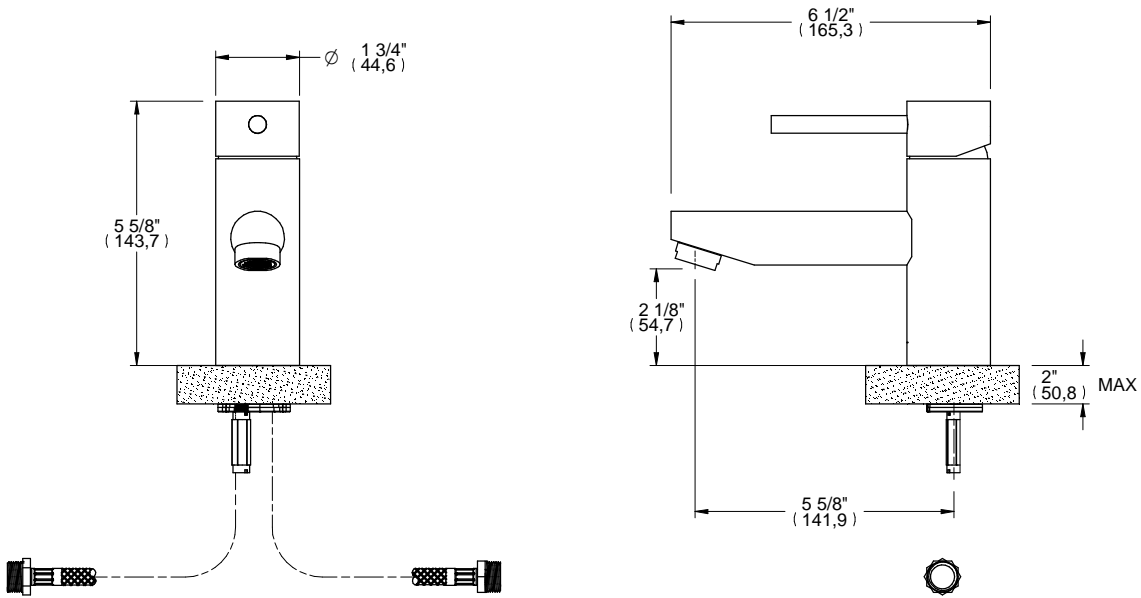

CAL Green

L1

ALTMANS RESERVES THE RIGHT TO MODIFY AND CHANGE SPECIFICATIONS AT ANY TIME. PLEASE VERIFY DIMENSIONS PRIOR TO INSTALLATION.

Features

- Available in Chrome & Xsn
- Low Lead Brass Construction
- Ceramic Cartridge
- Flexible Connections for Easy Installation
- 15" Hose Reach

Through-Hole Specifications

Spout: $\varnothing 1 \frac{1}{4}''$ MAX

DIMENSIONS SHOWN TO NEAREST 1/16"