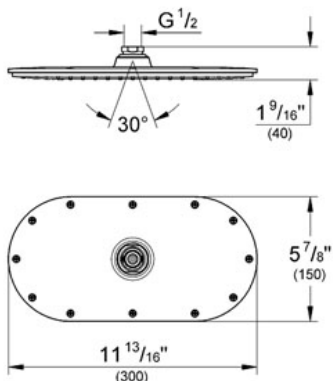

Product Description:

Head shower 1 spray

Standard Specification:

- 11 13/16" x 5 7/8"
- Metal
- Rain spray
- Ball joint with turning angle ± 15°
- **GROHE DreamSpray®** perfect spray pattern
- 1/2" Connection thread
- Max Flow Rate 2.5 gpm at 80 psi (9.5 L/min)
- **SpeedClean** anti-lime system
- **GROHE StarLight®** finish
- **GROHE EcoJoy®** 2.4 g flow limiter