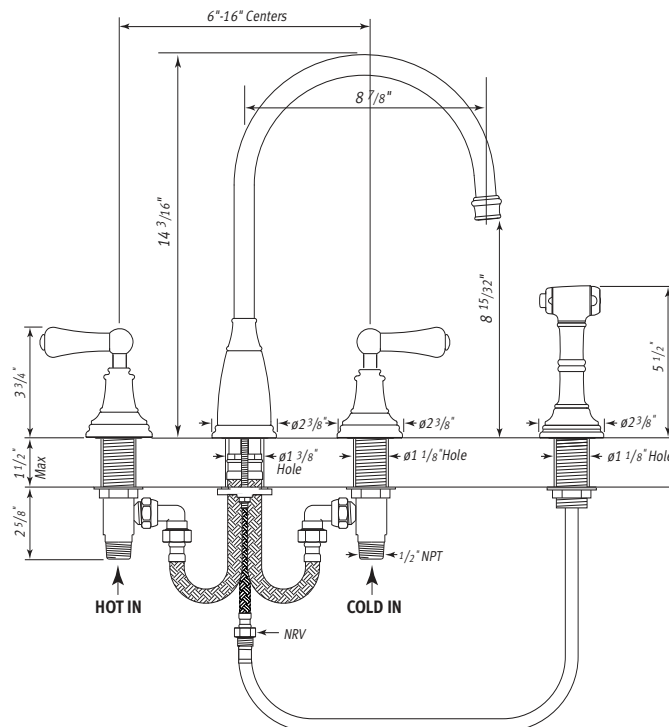

WARRANTY

- Limited Lifetime

* For CA/VT, place a "-2" at end of model number for code compliant product. (Example A3608LMAPC-2)

Consult your local ROHL showroom for additional information and specifications. For complete warranty details and a list of showrooms, go to www.rohlhome.com.