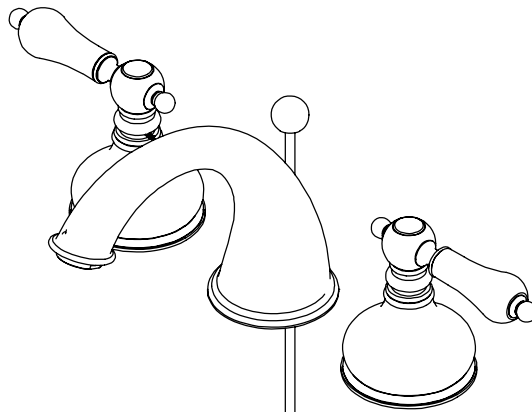

Features

- Brass construction with choice of 21 finishes
- Two Lever Handles
- Quarter turn Ceramic Disk cartridges
- 2.2gpm @ 60 psi

Order Matrix

Model	Main/Accent Finish
1ARBRJL	AB - Antique Brass
	ABM - Antique Brass Matt
	AC - Antique Copper
	ACM - Antique Copper Matt
	BB - Bright Brass
	CH - Chrome
	GD - Gold
	OB - Oil Rubbed Bronze
	PN - Polished Nickel
	SB - Satin Brass
	SC - Satin Chrome
	SN - Satin Nickel
	TB - Tuscan Brass
	AQ - Aqua
	BD - Bordeaux
	BK - Black
	MB - Matte Black
	MW - Matte White
	NC - Natural Cream
	RD - Red
	WH - White

**ROMANESQUE**  
Widespread Lavatory Set with Pop-Up  
Model: 1ARBRJL XX-XX

Critical Dimensions