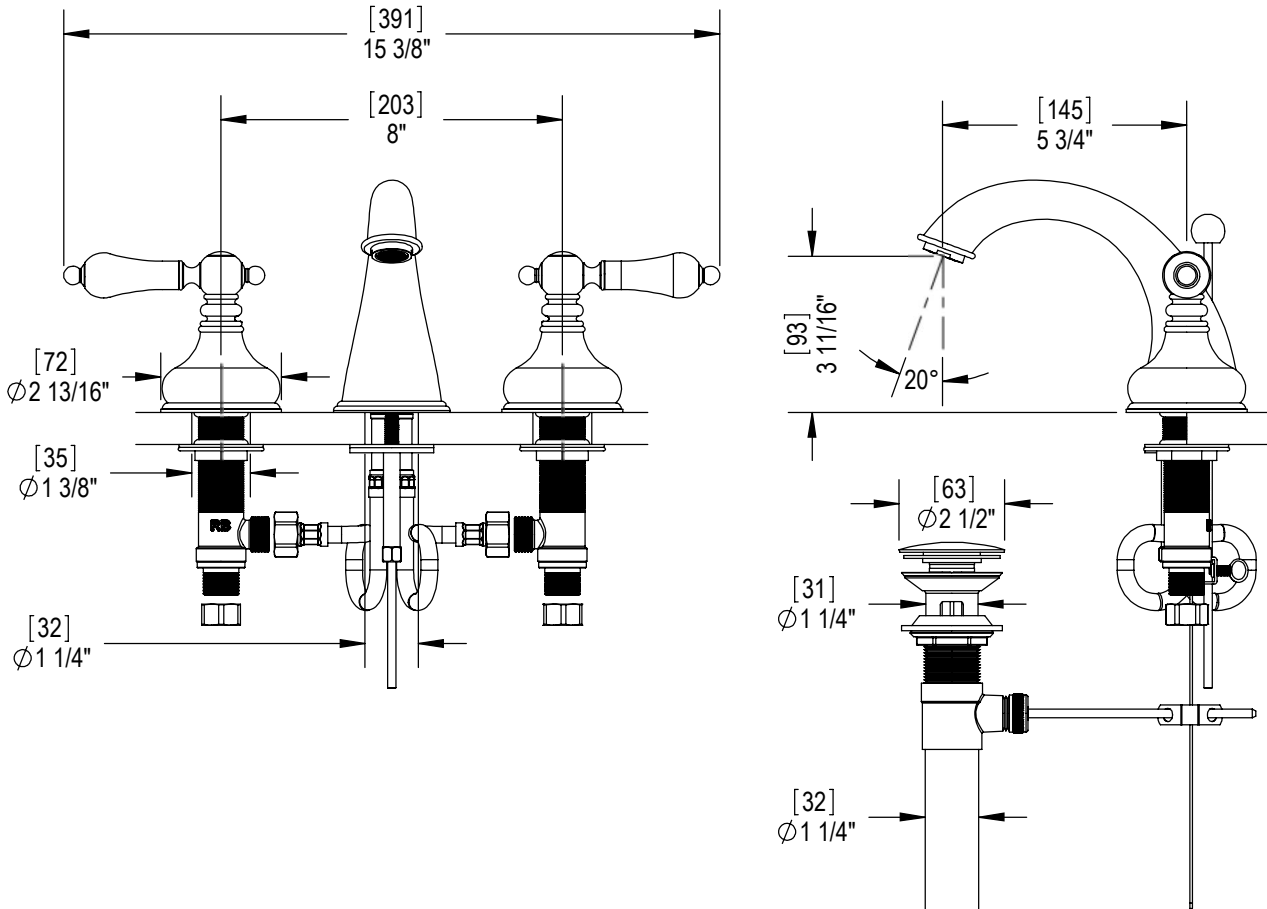

Features

- Brass construction with choice of 21 finishes
- Two Lever Handles
- Quarter turn Ceramic Disk cartridges
- 2.2gpm @ 60 psi

Order Matrix

Model	Main/Accent Finish
1ARBRJL	AB - Antique Brass
	ABM - Antique Brass Matt
	AC - Antique Copper
	ACM - Antique Copper Matt
	BB - Bright Brass
	CH - Chrome
	GD - Gold
	OB - Oil Rubbed Bronze
	PN - Polished Nickel
	SB - Satin Brass
	SC - Satin Chrome
	SN - Satin Nickel
	TB - Tuscan Brass
	AQ - Aqua
	BD - Bordeaux
	BK - Black
	MB - Matte Black
	MW - Matte White
	NC - Natural Cream
	RD - Red
	WH - White

**ROMANESQUE**  
Widespread Lavatory Set with Pop-Up  
Model: 1ARBRJL XX-XX

Critical Dimensions