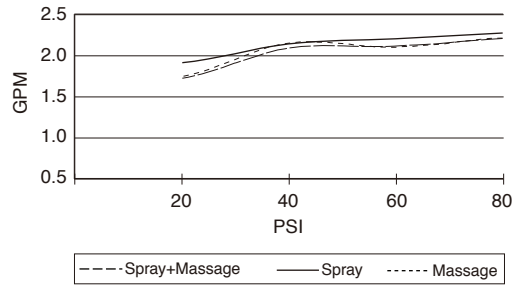

SPECIFICATIONS

ANTIOCH™ TRIM ONLY SINGLE HANDLE PRESSURE BALANCE TUB & SHOWER FAUCET

Model

D510022T

Description

- Massage showerhead
- All brass 6" showerarm
- Diverter on spout
- Showerhead D460014, A112.18.1M, 2.5 gpm (9.5 LPM) maximum flow rate @ 80 psi
- Use with valve: D112000BT (w/stops), D115000BT (w/o stops) or D112500BT (w/stops)

Flow Rate

Standards

- UPC/cUPC
- Energy Policy Act of 1992

- ASME A112.18.1M/ A112.18.1

- ADA Accessibility Guidelines for Buildings and Facilities - 4.27.4 Controls and Mechanisms

Finishes Available

- Chrome
- Other: Refer to Price List for additional finish