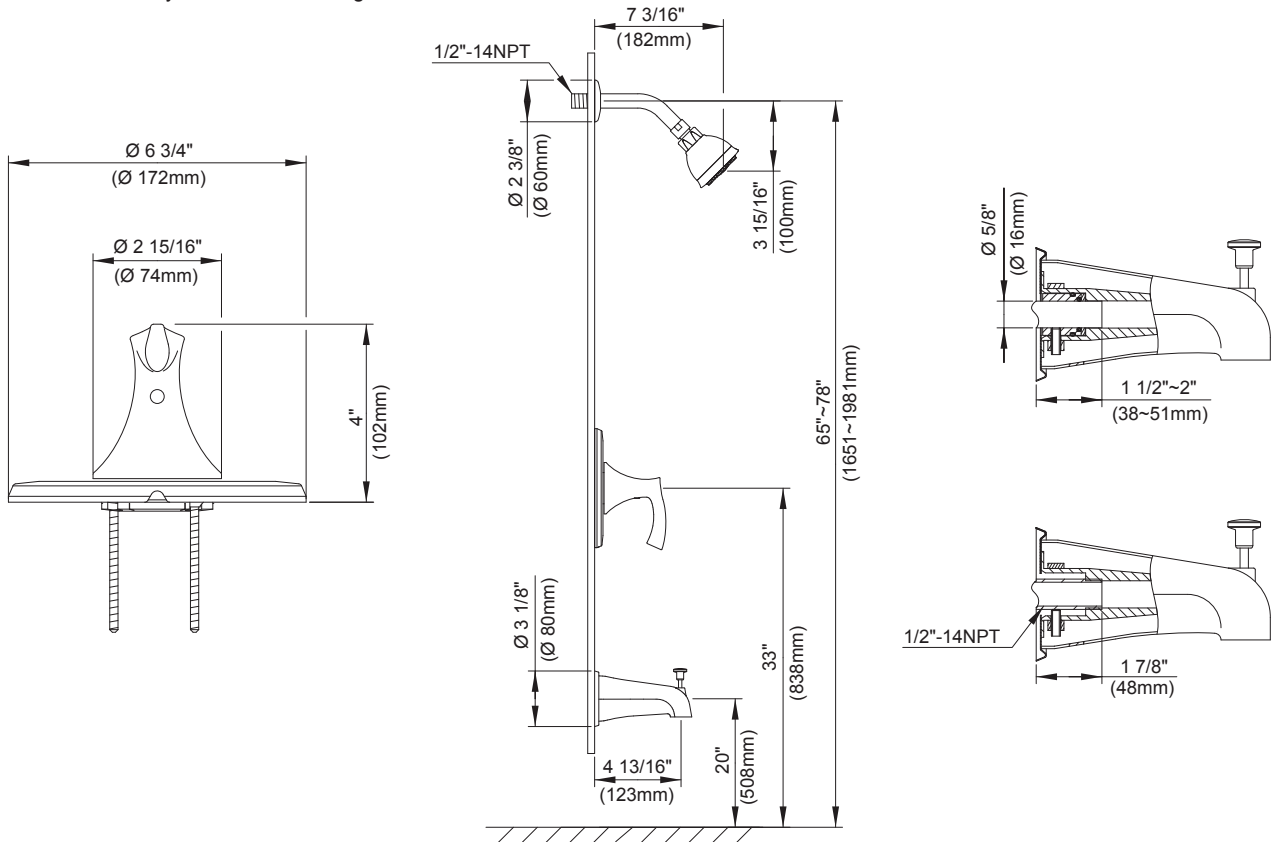

Warranty

Danze products are covered by a manufacturer's limited "lifetime" warranty for manufacturing defects.