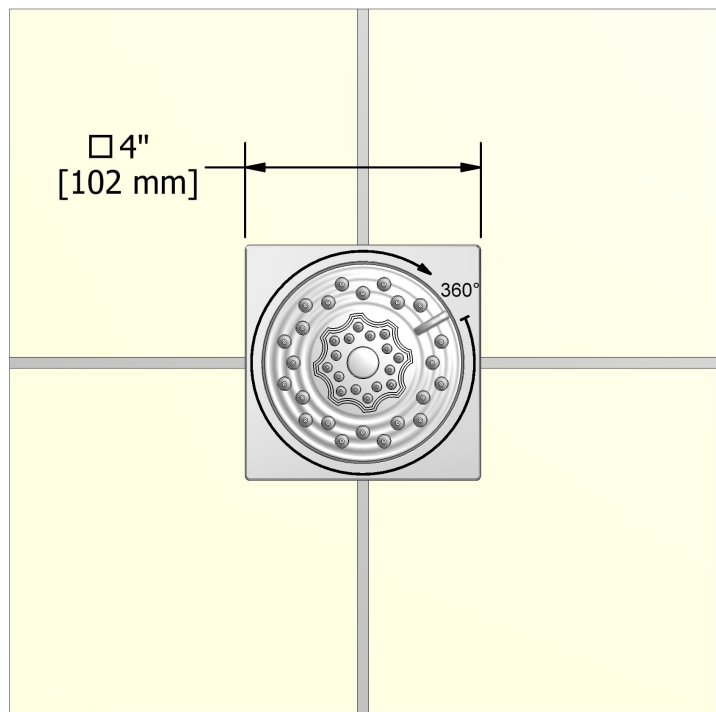

Sizes, models and finishes may differ from thoses presented.

Warranty

The Riobel inc. product carries a limited LIFETIME warranty on the finish Chrome, Gold (PVD), Brushed nickel (PVD), Night brushed (PVD), Polished nickel (PVD) and all working parts and is guaranteed from the initial date of purchase against all manufacturing defects. Other finished 1 year.

Customer Service

Ontario, West Canada : 888-287-5354 Quebec, Maritimes, United States : 866-473-8442

2014.05.08