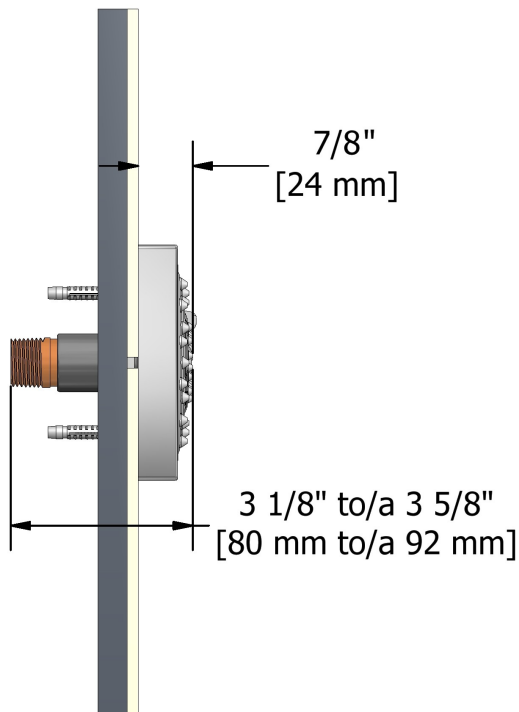

2-jet tile body jets
344XX

Specifications

Descriptions

- Directional
- 1/2" inlet male NPT
- Scale-free
- 2-jet

Available colors

- C : Chrome

Available flows

- 6.2 L/min, 1.6 gpm (US) 60psi

Certifications

- CSA B125.1
- ASME A112.18.1
- CMR248 Approval

Sizes, models and finishes may differ from thoses presented.

Warranty

The Riobel inc. product carries a limited LIFETIME warranty on the finish Chrome, Gold (PVD), Brushed nickel (PVD), Night brushed (PVD), Polished nickel (PVD) and all working parts and is guaranteed from the initial date of purchase against all manufacturing defects. Other finished 1 year.