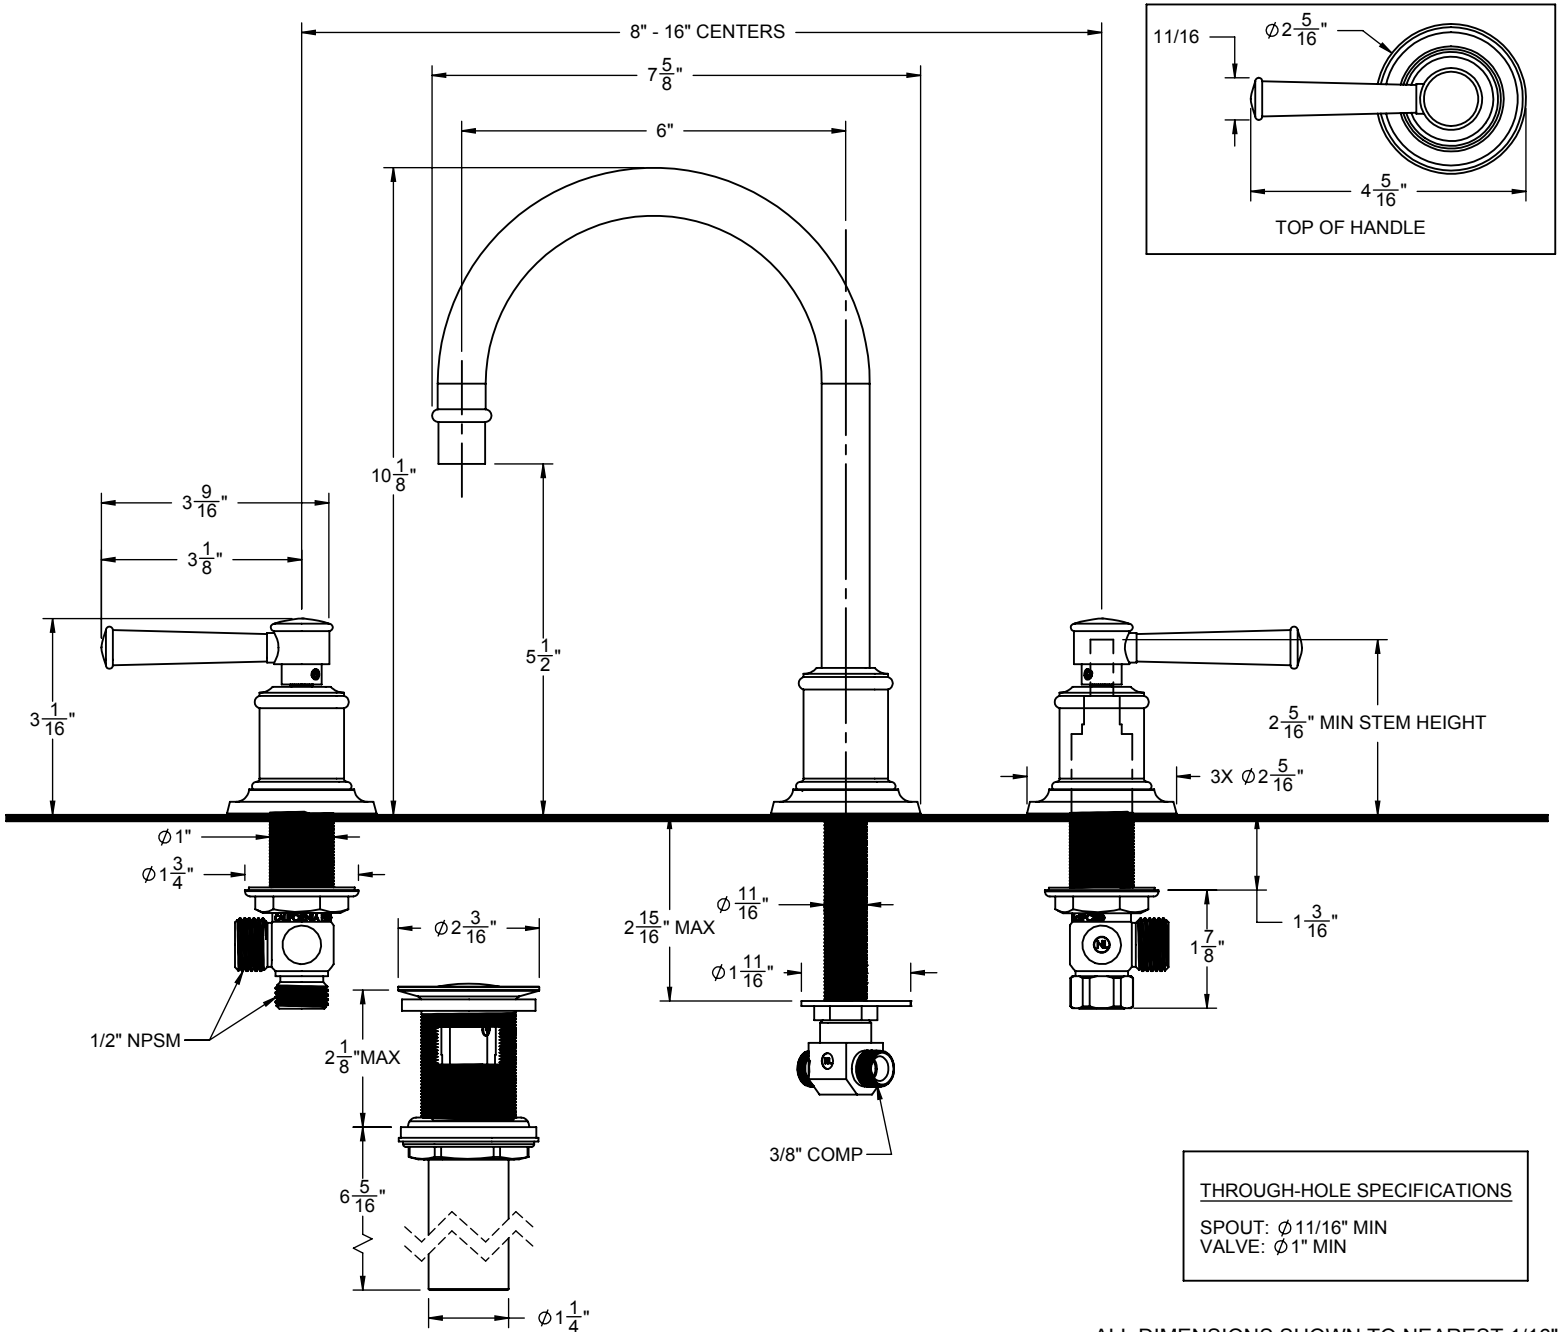

California Faucets®

MIRAMAR™

WIDESPREAD LAVATOY FAUCET

CF-4802

Features

- Over 30 finishes including 14 PVD finishes
- Solid brass construction
- 1/4 turn ceramic disc valves
- Flexible connections for easy installation
- 6" spout reach
- 1.5 gallon (5.8 L) per minute maximum flow rate
- Includes touch style pop up with overflow drain
- For additional product offerings, see [www.calfaucets.com](http://www.calfaucets.com)

Codes/Standards Applicable

Meets or exceeds the following at date of manufacture:

- ASME A112.18.1-2005/CSA B125.1-05
- NSF 61 and CA / VT lead plumbing law
- ADA

ALL DIMENSIONS SHOWN TO NEAREST 1/16"