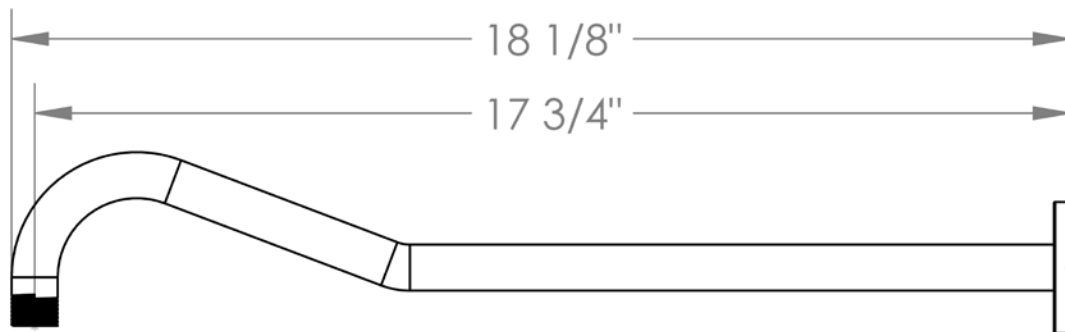

SS-206AF
Traditional arm and flange

WATERMARK DESIGNS

350 Dewitt Ave Brooklyn NY 11207 USA T 718 257 2800 F 718 257 2144 info@watermark-designs.com