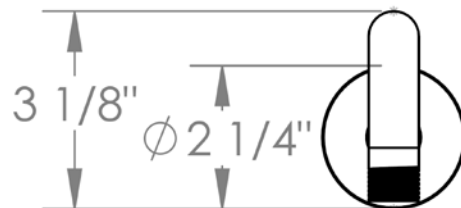

SS-206AF
Traditional arm and flange

WATERMARK DESIGNS

350 Dewitt Ave Brooklyn NY 11207 USA T 718 257 2800 F 718 257 2144 info@watermark-designs.com