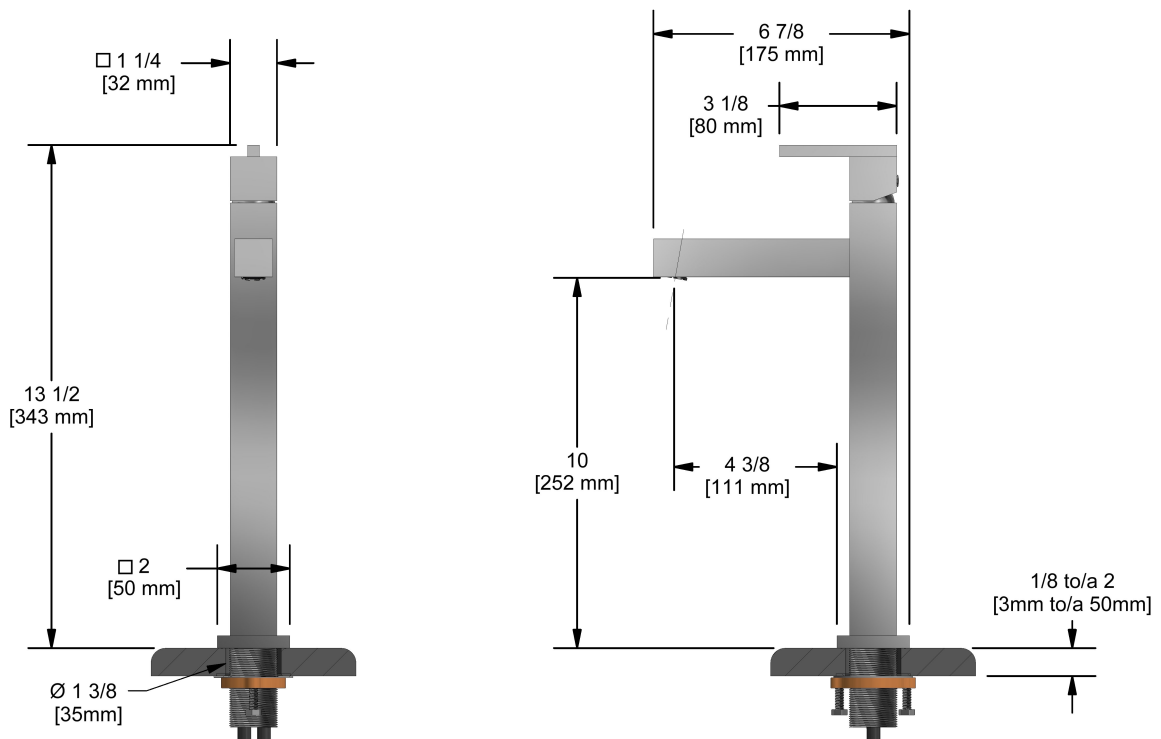

Certifications

- CSA B125.1
- NSF61
- ASME A112.18.1
- CMR248 Approval