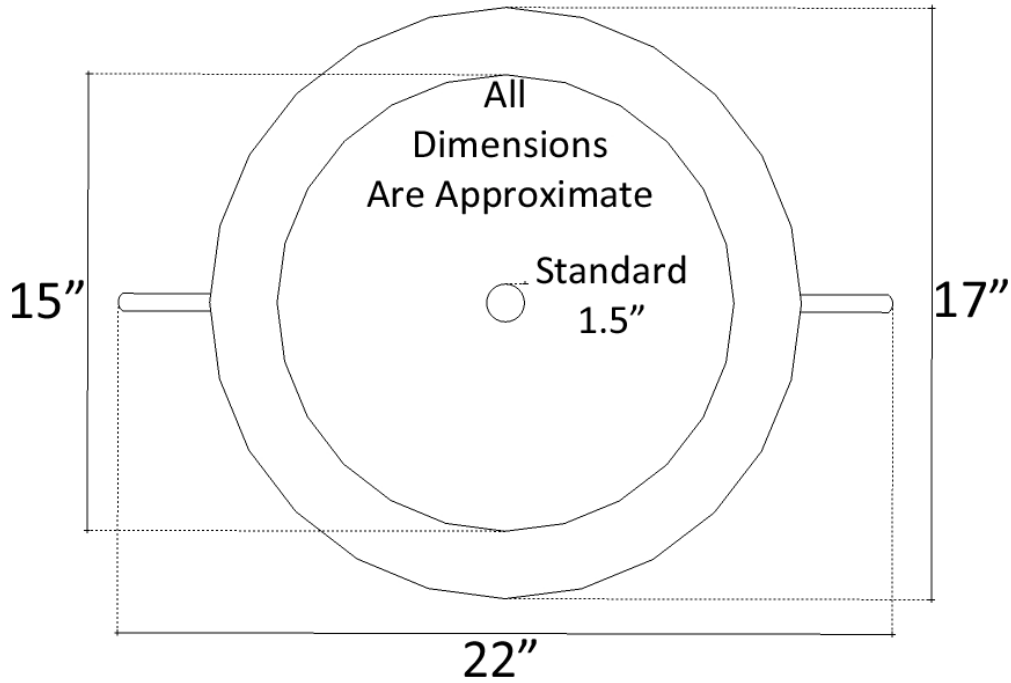

Description:

- Vessel Mount

Available Finishes:

PN	Polished Nickel
SN	Satin Nickel
GD	Gold

Available Drains:

D004	Grid Strainer
D005	Lift and Turn
D006	Pop-up w/ horizontal lift rod
D101 - D604	Decorative Drain

DIMENSIONS WILL VARY. DO NOT use this sheet as a guide for countertop cuts.