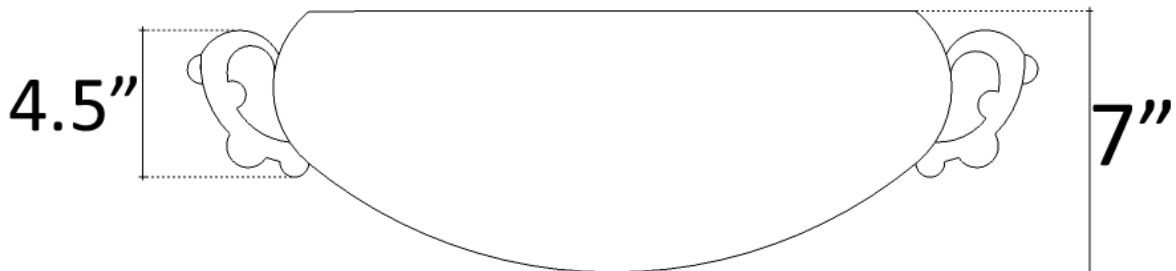

Description:

- Vessel Mount

Available Finishes:

PN	Polished Nickel
SN	Satin Nickel
GD	Gold

Available Drains:

D004	Grid Strainer
D005	Lift and Turn
D006	Pop-up w/ horizontal lift rod
D101 - D604	Decorative Drain

DIMENSIONS WILL VARY. DO NOT use this sheet as a guide for countertop cuts.