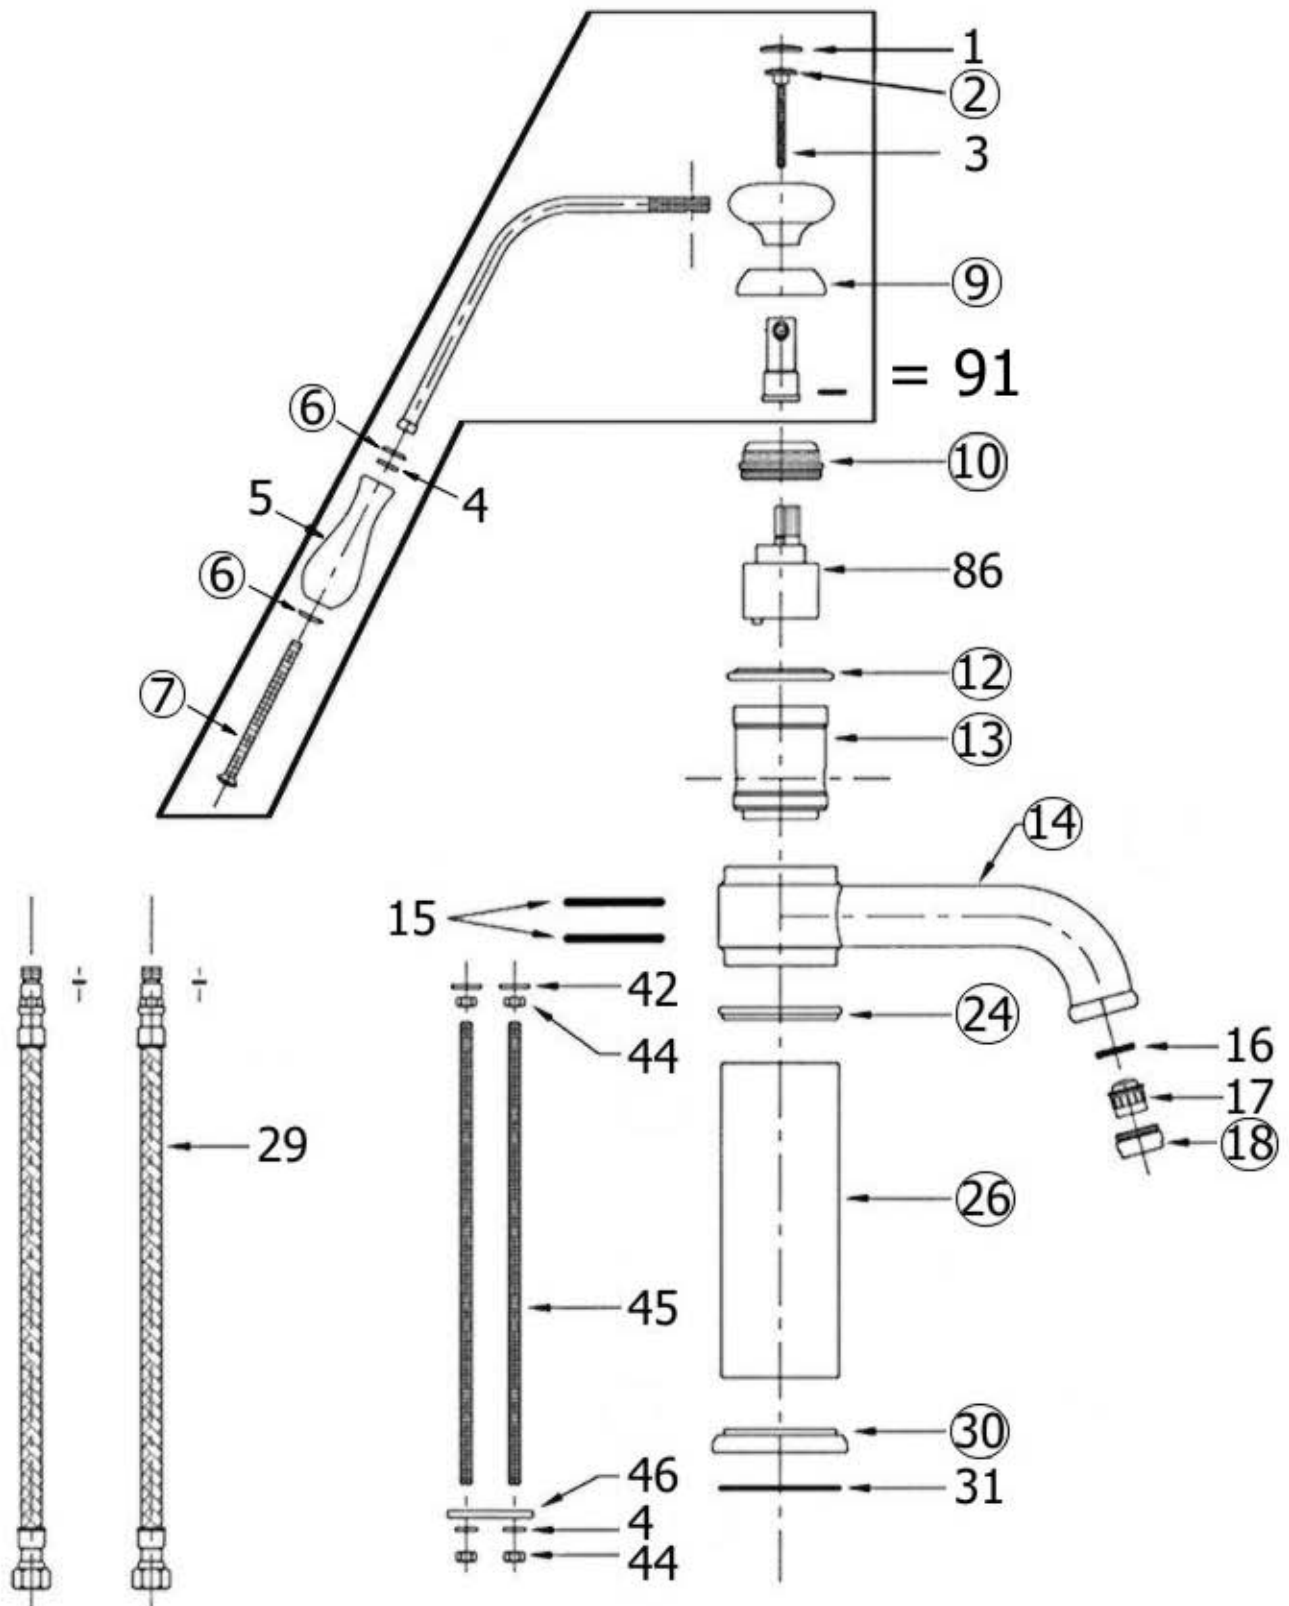

4103 - 'Estelle' Single Lever Mixer

Part #	Description
01	Ceramic Insert
02	Decorative Finished Nut
03	Threaded Stem
04	Brass Washer
05	Finished Wood or White Ceramic Handle
06	Finished Washer
07	Handle Screw
10	Cartridge Holding Nut
12	Upper Brass Ring
13	Mixing Chamber
14	Spout
15	Rubber O-Rings
16	Spout Washer
17	Aerator Filter
18	Aerator Cover
24	Lower Brass Ring
26	Main Body
29	3/8" X 12" Flexible Supply Hoses
30	Lower Escutcheon
31	Rubber Washer
42	Brass Washers
44	Brass Nuts
45	Threaded Stems
46	Mounting Plate

Technical Information

- Faucet Body Requires 1 1/4" Hole Drilling
- 3/8" Braided Female Supply Line Hoses
- Flow Rate Is 2.2 GPM
- To Order Complete Estelle Handle #91, Please Order Part #95013063XX Or 95013020XX. (XX=Finish Code, 63=Finished Wood Handle, 20=White Ceramic Handle)
- If Counter Is Thicker Than 1 3/4", Please Order (2) of Part #990011, 12" Stem
- Available Finishes Are Polished Brass(55), Polished Nickel(56), Brushed Nickel(57), Satin Nickel(60) and Weathered Brass(70)
- Please See Cleaning Instructions On Herbeau Website: <http://www.herbeau.com/downloads/CleaningAll.pdf> for Finish Care and Maintenance

Please follow example when ordering parts for 'Estelle' Mixer.

- To order part#14 – **Spout**
 - **9410316xx**
- Please substitute finish number needed in place of **xx**.
- To order a part that is not finished use **00**

Herbeau
L'Art du Sanitaire depuis 1857

4103 - 'Estelle' Single Lever Mixer

4103 - 'Estelle' Single Lever Mixer