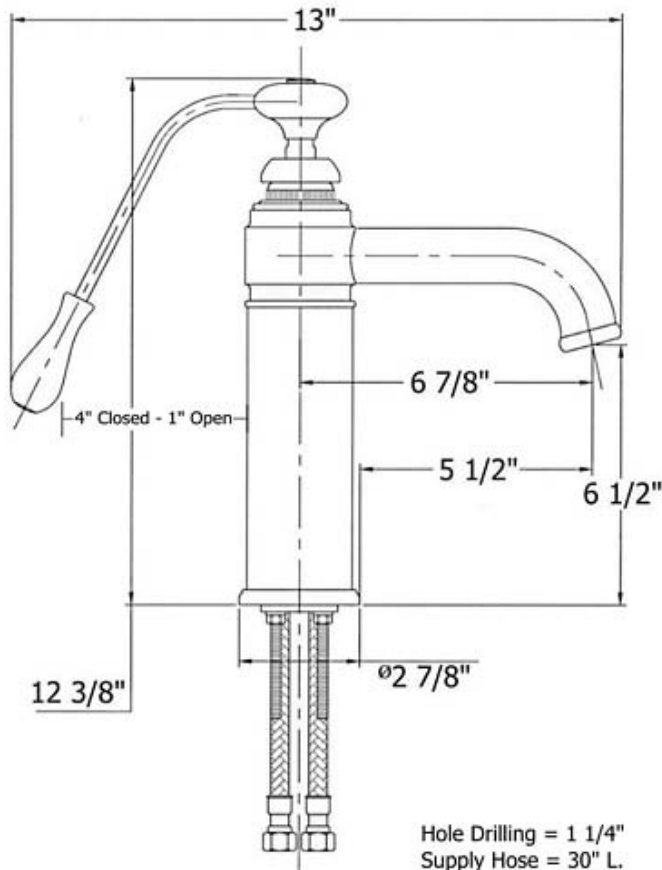

4103 - 'Estelle' Single Lever Mixer

Part #	Description
01	Ceramic Insert
02	Decorative Finished Nut
03	Threaded Stem
04	Brass Washer
05	Finished Wood or White Ceramic Handle
06	Finished Washer
07	Handle Screw
10	Cartridge Holding Nut
12	Upper Brass Ring
13	Mixing Chamber
14	Spout
15	Rubber O-Rings
16	Spout Washer
17	Aerator Filter
18	Aerator Cover
24	Lower Brass Ring
26	Main Body
29	3/8" X 12" Flexible Supply Hoses
30	Lower Escutcheon
31	Rubber Washer
42	Brass Washers
44	Brass Nuts
45	Threaded Stems
46	Mounting Plate

Technical Information

- Faucet Body Requires 1 1/4" Hole Drilling
- 3/8" Braided Female Supply Line Hoses
- Flow Rate Is 2.2 GPM
- To Order Complete Estelle Handle #91, Please Order Part #95013063XX Or 95013020XX. (XX=Finish Code, 63=Finished Wood Handle, 20=White Ceramic Handle)
- If Counter Is Thicker Than 1 3/4", Please Order (2) of Part #990011, 12" Stem
- Available Finishes Are Polished Brass(55), Polished Nickel(56), Brushed Nickel(57), Satin Nickel(60) and Weathered Brass(70)
- Please See Cleaning Instructions On Herbeau Website: <http://www.herbeau.com/downloads/CleaningAll.pdf> for Finish Care and Maintenance

Please follow example when ordering parts for 'Estelle' Mixer.

- To order part#14 – **Spout**
 - **9410316xx**
- Please substitute finish number needed in place of **xx**.
- To order a part that is not finished use **00**