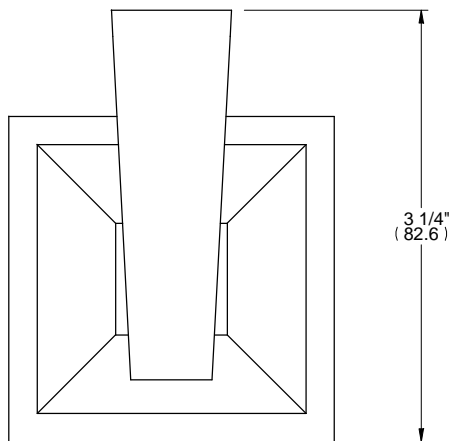

L1

ALTMANS RESERVES THE RIGHT TO MODIFY AND CHANGE SPECIFICATIONS AT ANY TIME. PLEASE VERIFY DIMENSIONS PRIOR TO INSTALLATION.

**Features**

- Available in All finishes
- Brass Construction
- Wall Mounted Accesories

**Through-Hole Specifications**

DIMENSIONS SHOWN TO NEAREST 1/16"