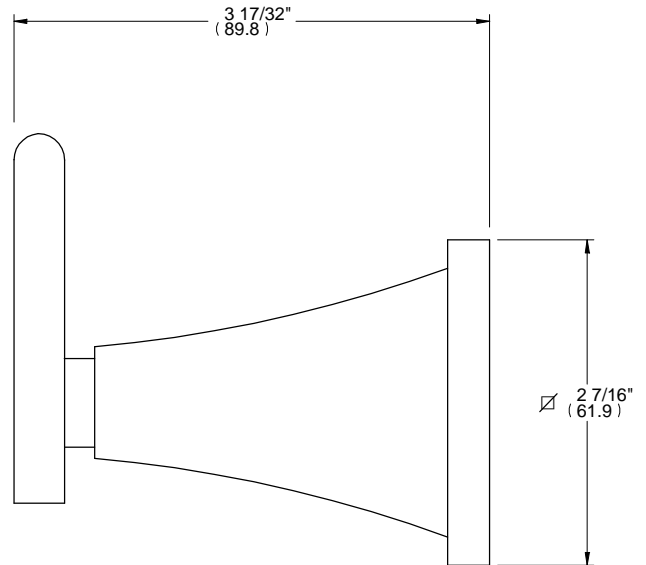

L1

ALTMANS RESERVES THE RIGHT TO MODIFY AND CHANGE SPECIFICATIONS AT ANY TIME. PLEASE VERIFY DIMENSIONS PRIOR TO INSTALLATION.

**Features**

- Available in All finishes
- Brass Construction
- Wall Mounted Accesories

**Through-Hole Specifications**

DIMENSIONS SHOWN TO NEAREST 1/16"