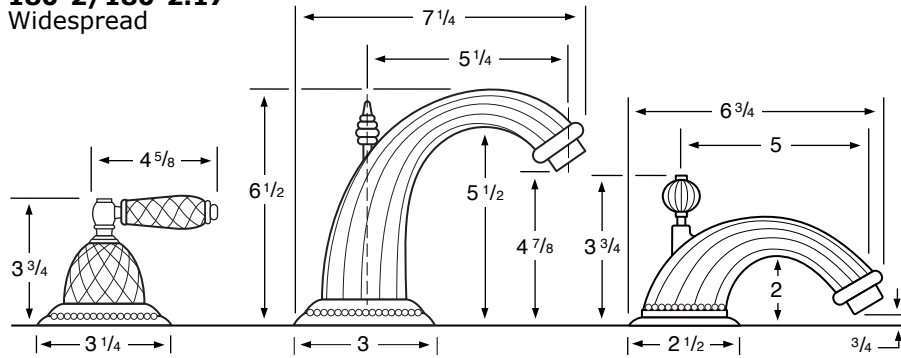

### 180-2/180-2.17 Widespread

- 180-3** 3 Valve Tub & Shower
- 180-5** 2 Valve Tub
- 180-6** 2 Valve Shower
- 180-WTR** Wall Valve Trim

### 180-8/180-8.1 Roman Tub

See Handle Trim Specifications for a complete list of additional handle trims