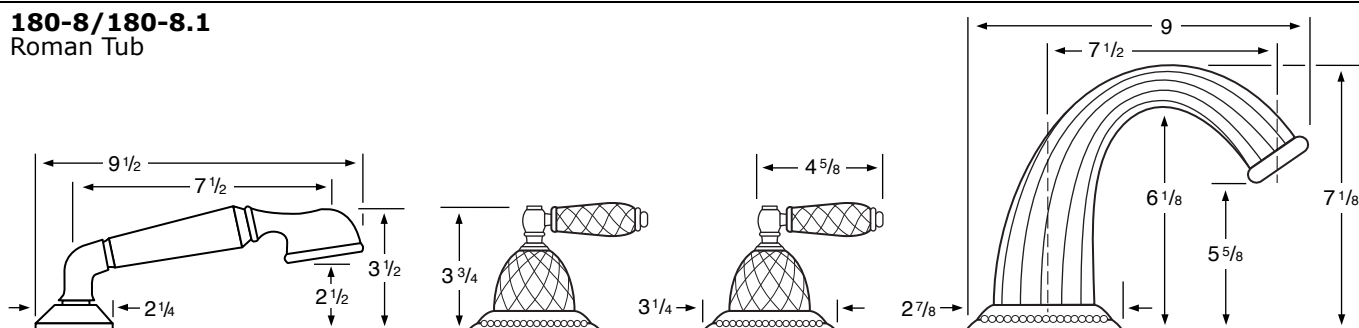

### 180-3.2TMP/180-6.2TMP Tempress Pressure Balancing Valve

### 180-8/180-8.1 Roman Tub

See Handle Trim Specifications for a complete list of additional handle trims