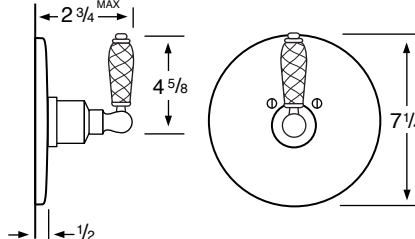

180-THRMKT10/180-3.5/180-6.5 Thermostatic Valve