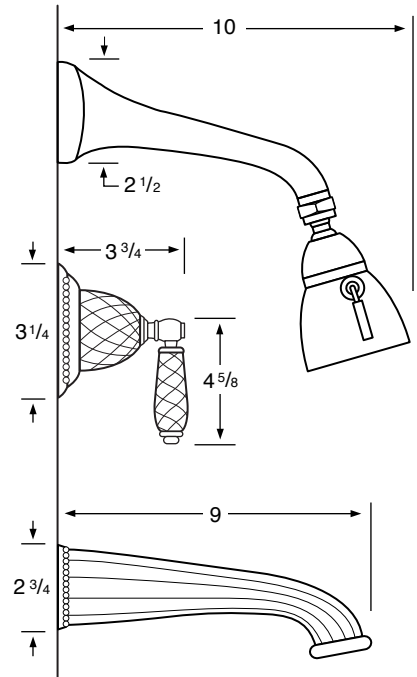

### 180-2/180-2.17 Widespread

- 180-3** 3 Valve Tub & Shower
- 180-5** 2 Valve Tub
- 180-6** 2 Valve Shower
- 180-WTR** Wall Valve Trim

### 180-8/180-8.1 Roman Tub

See Handle Trim Specifications for a complete list of additional handle trims