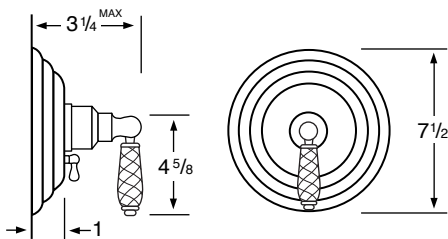

180-3.2/180-6.2 Pressure Balancing Valve