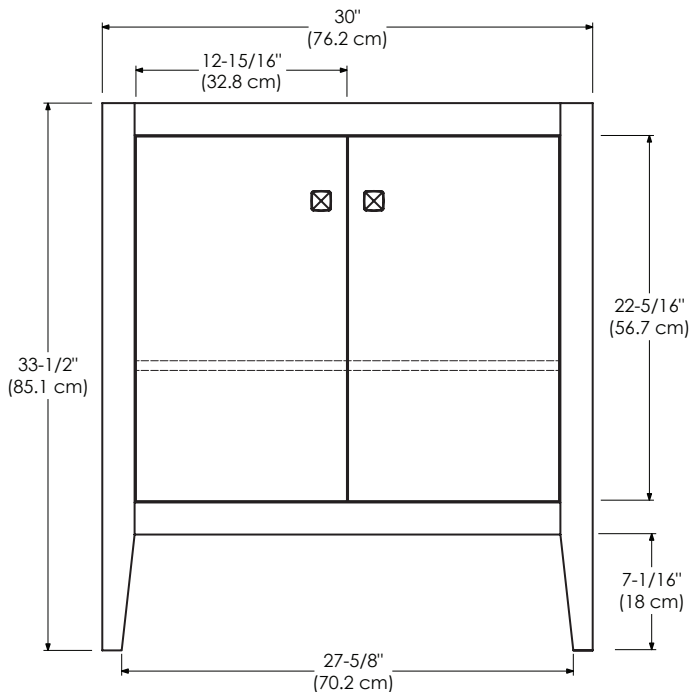

- Soft Close Wood doors
- Extend design with optional 12" Drawer bridge
- Matching finish throughout the interior
- Optional Drawer Organizer
- Matching Mirror, Medicine Cabinet and Wall Cabinet

All Ronbow cabinets are made of solid hardwood or hardwood plywood and meet strict CARB Standards. No particle Board or Micro-Density Fiberboard (MDF) are used.

TOP VIEW

FRONT VIEW

SIDE VIEW