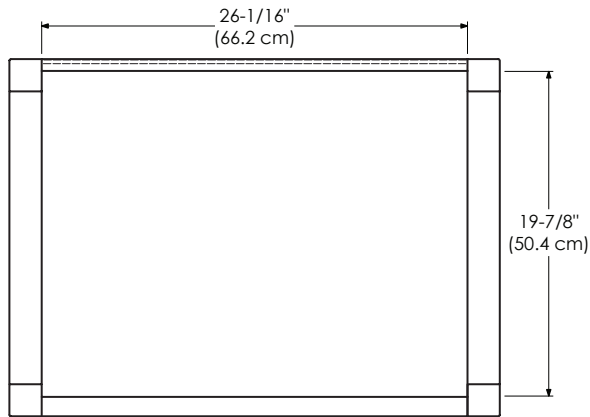

- Soft Close Wood doors
- Extend design with optional 12" Drawer bridge
- Matching finish throughout the interior
- Optional Drawer Organizer
- Matching Mirror, Medicine Cabinet and Wall Cabinet

All Ronbow cabinets are made of solid hardwood or hardwood plywood and meet strict CARB Standards. No particle Board or Micro-Density Fiberboard (MDF) are used.

TOP VIEW

FRONT VIEW

SIDE VIEW