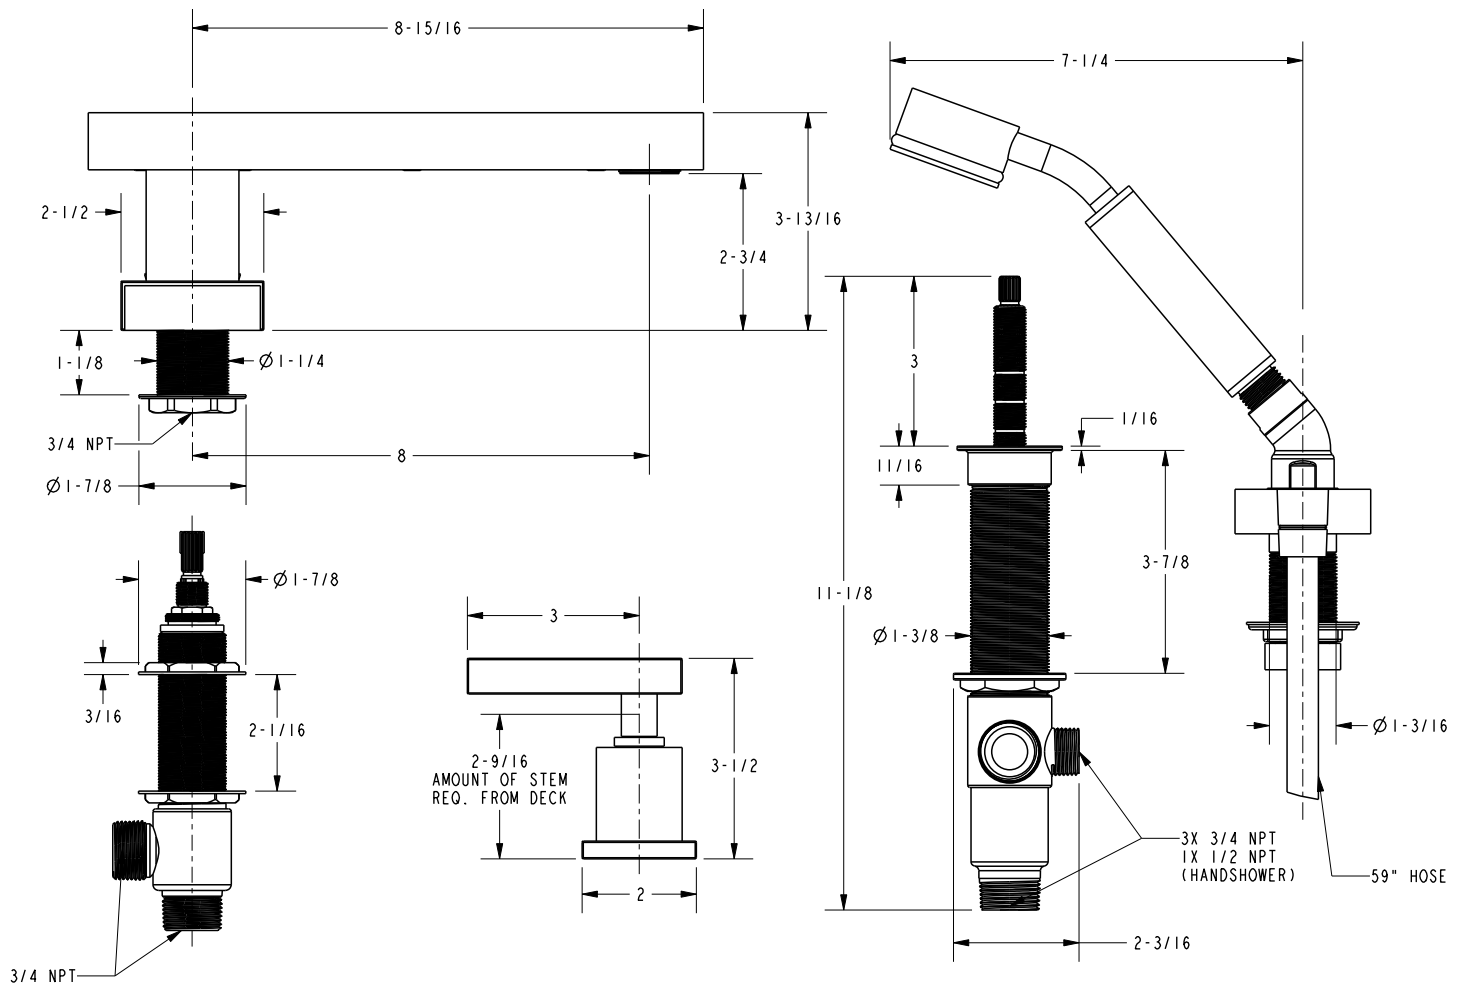

CUBE 2

Features

- Solid brass construction
- ADA compliant contemporary lever handles
- 2-3/4" (7.0 cm) spout height at outlet
- 8" (20.3 cm) spout reach (c-c)
- Intended for use with Newport Brass rough valve kit (Required Accessory) which incorporates the following:
 - Brass valve bodies and quick-connect spout fitting
 - Quarter-turn washerless ceramic disc 3/4" valve cartridges
 - Diverter valve and hoses as needed for handshower

Required Accessory:

Trim, above, and Rough Valve Kit, below, must both be specified.

Application	Roman Tub			Roman Tub with Handshower					
	Hot Valve	Cold Valve	Spout Quick-Connect Fitting	Hot Valve	Cold Valve	Spout Quick-Connect Fitting	Poly-Braided Hose	Handshower Diverter	H/S Flange Hardware
Inlet/Outlet Size	3/4"	3/4"	3/4"	3/4"	3/4"	3/4"	1/2"	3/4" / 1/2"	-
Part Number	<input type="checkbox"/> 1-502			<input type="checkbox"/> 1-503					
Image									

Product Specification:

Add "Color / Finish" suffix to Tub Deck Trim model number, below.

The Roman Tub with Handshower Deck Trim shall be made of solid brass construction. Roman Tub with Handshower Deck Trim shall incorporate ADA compliant contemporary lever handles. Product shall incorporate a 2-3/4" (7.0 cm) spout height at outlet and a 8" (20.3 cm) spout reach (c-c). Rough valve kit shall incorporate brass valve bodies with quarter-turn washerless ceramic disc 3/4" valve cartridges, a quick-connect spout fitting and a diverter valve with hoses as needed for handshower. Roman Tub with Handshower Deck Trim shall be Newport Brass Model 3-2027/____ and Newport Brass rough valve kit shall be 1-503.

3-2027

Product Dimensions (units are in inches)

Cube 2 Roman Tub with Handshower Deck Trim 3-2027