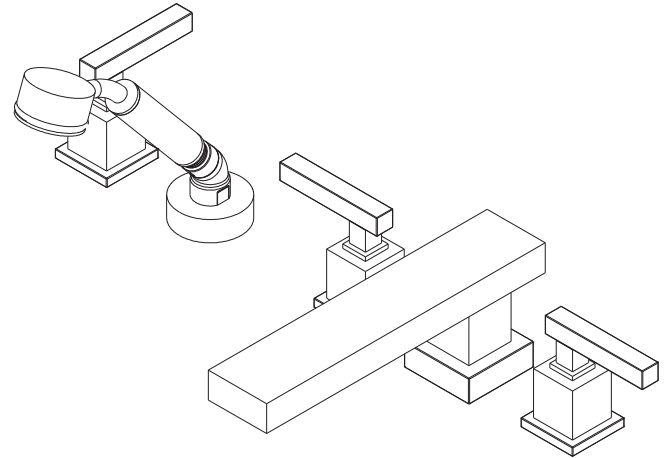

CUBE 2

Features

- Solid brass construction
- ADA compliant contemporary lever handles
- 2-3/4" (7.0 cm) spout height at outlet
- 8" (20.3 cm) spout reach (c-c)
- Intended for use with Newport Brass rough valve kit (Required Accessory) which incorporates the following:
  - Brass valve bodies and quick-connect spout fitting
  - Quarter-turn washerless ceramic disc 3/4" valve cartridges
  - Diverter valve and hoses as needed for handshower

Codes / Standards Compliance

Meets or exceeds the following at date of manufacture:

- ASME A112.18.1/CSA B125.1
- IAPMO/cUPC
- IPC
- ADA
- ICC/ANSI A117.1
- Energy Policy Act of 1992
- EPA Watersense
- All applicable US Federal and State material regulations

Roman Tub with Handshower Deck Trim

3-2027

Colors / Finishes

- 15: Polished Nickel
- 15S: Satin Nickel
- 26: Polished Chrome
- 10B: Oil Rubbed Bronze
- Other: Refer to the Newport Brass catalog for additional color/finish options.

Specified Model

Model	Description	Colors / Finishes
3-2027	Roman Tub with Handshower Deck Trim	☐ 15 ☐ 15S ☐ 26 ☐ 10B ☐ Other

Required Accessory:

Trim, above, and Rough Valve Kit, below, must both be specified.

Application	Roman Tub			Roman Tub with Handshower					
	Hot Valve	Cold Valve	Spout Quick-Connect Fitting	Hot Valve	Cold Valve	Spout Quick-Connect Fitting	Poly-Braided Hose	Handshower Diverter	H/S Flange Hardware
Inlet/Outlet Size	3/4"	3/4"	3/4"	3/4"	3/4"	3/4"	1/2"	3/4" / 1/2"	-
Part Number	☐ 1-502			☐ 1-503					
Image									

Product Specification:

Add "Color / Finish" suffix to Tub Deck Trim model number, below.

The Roman Tub with Handshower Deck Trim shall be made of solid brass construction. Roman Tub with Handshower Deck Trim shall incorporate ADA compliant contemporary lever handles. Product shall incorporate a 2-3/4" (7.0 cm) spout height at outlet and a 8" (20.3 cm) spout reach (c-c). Rough valve kit shall incorporate brass valve bodies with quarter-turn washerless ceramic disc 3/4" valve cartridges, a quick-connect spout fitting and a diverter valve with hoses as needed for handshower. Roman Tub with Handshower Deck Trim shall be Newport Brass Model 3-2027/____ and Newport Brass rough valve kit shall be 1-503.