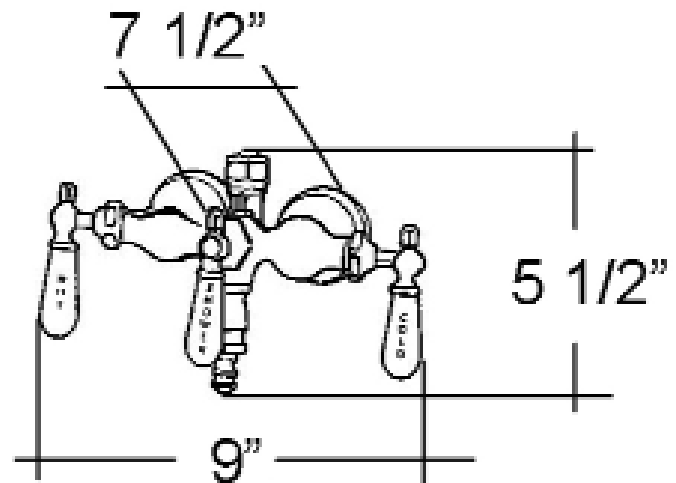

TUB DIVERTER BATHCOCK

Cat. No.
4073

Features:

- ▶ Old Style Spigot
- ▶ 1/4 Turn Ceramic Disc Cartridges
- ▶ 3 3/8" Centers
- ▶ F 3/8" Riser Connection
- ▶ 3/4" Nipples
- ▶ Acrylic Tub Use Only
- ▶ Riser Cap Not Available

L: 5 1/2"
W: 9"
D: 7 1/2"

Finishes:

CP Polished Chrome
BP Polished Brass

Dimensions are nominal and may vary. Dimensions and specifications subject to change without notice.