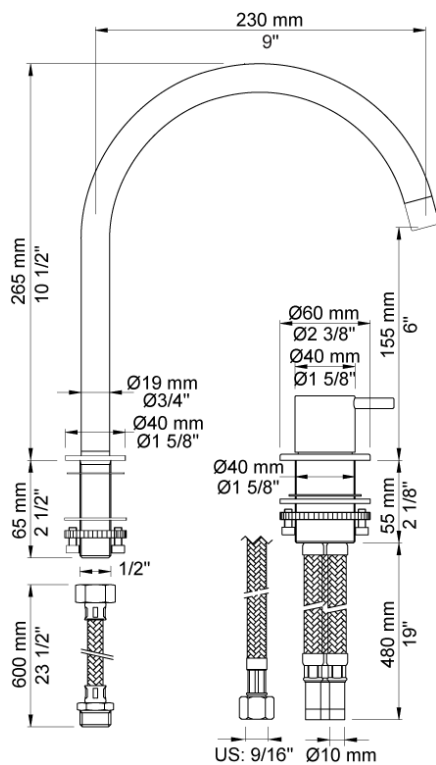

Date:

Client:

Project:

VOLA product: 590H

**590H**

One-handle mixer with ceramic disc technology for table mounting 500, with swivel spout 090H and water saving aerator.  
 Hole cut out size, mixer: 42 mm.  
 Hole cut out size, spout: 21 mm, max. 29 mm.

**Flow**

	Bar:	1,0	2,0	3,0	4,0	5,0
590H	(l/min)	8,1	9,0	9,0	9,0	9,0

**Available in colours**

- Color 02, Grey
- Color 04, Light blue
- Color 05, Orange
- Color 06, Light green
- Color 08, Yellow
- Color 09, Dark grey
- Color 12, Mocca
- Color 14, Bright red
- Color 15, Dark blue
- Color 16, Polished chrome
- Color 17, Gloss black
- Color 18, White
- Color 19, Natural brass
- Color 20, Brushed chrome
- Color 21, Carmine red
- Color 25, Pink
- Color 27, Matt black
- Color 40, Brushed stainless steel

Date:

Client:

Project:

VOLA product: 590H

**090H**  
Swivel spout.  
Hole cut out size: 21 mm. max. 29 mm.

**500**  
One-handle table-mounted mixer.