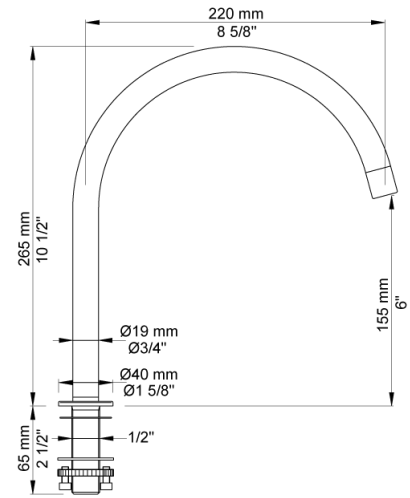

Date:

Client:

Project:

VOLA product: 590H

**590H**

One-handle mixer with ceramic disc technology for table mounting 500, with swivel spout 090H and water saving aerator.  
 Hole cut out size, mixer: 42 mm.  
 Hole cut out size, spout: 21 mm, max. 29 mm.

**Flow**

	Bar:	1,0	2,0	3,0	4,0	5,0
590H	(l/min)	8,1	9,0	9,0	9,0	9,0

**Available in colours**

- Color 02, Grey
- Color 04, Light blue
- Color 05, Orange
- Color 06, Light green
- Color 08, Yellow
- Color 09, Dark grey
- Color 12, Mocca
- Color 14, Bright red
- Color 15, Dark blue
- Color 16, Polished chrome
- Color 17, Gloss black
- Color 18, White
- Color 19, Natural brass
- Color 20, Brushed chrome
- Color 21, Carmine red
- Color 25, Pink
- Color 27, Matt black
- Color 40, Brushed stainless steel

Date:

Client:

Project:

VOLA product: 590H

**090H**  
Swivel spout.  
Hole cut out size: 21 mm. max. 29 mm.

**500**  
One-handle table-mounted mixer.