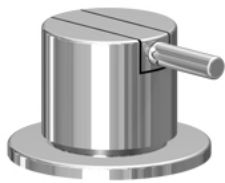

Date:

Client:

Project:

VOLA product: 590H

**590H**

One-handle mixer with ceramic disc technology for table mounting 500, with swivel spout 090H and water saving aerator.  
 Hole cut out size, mixer: 42 mm.  
 Hole cut out size, spout: 21 mm, max. 29 mm.

**Flow**

	Bar:	1,0	2,0	3,0	4,0	5,0
590H	(l/min)	8,1	9,0	9,0	9,0	9,0

**Available in colours**

- Color 02, Grey
- Color 04, Light blue
- Color 05, Orange
- Color 06, Light green
- Color 08, Yellow
- Color 09, Dark grey
- Color 12, Mocca
- Color 14, Bright red
- Color 15, Dark blue
- Color 16, Polished chrome
- Color 17, Gloss black
- Color 18, White
- Color 19, Natural brass
- Color 20, Brushed chrome
- Color 21, Carmine red
- Color 25, Pink
- Color 27, Matt black
- Color 40, Brushed stainless steel

Date:

Client:

Project:

VOLA product: 590H

**090H**  
Swivel spout.  
Hole cut out size: 21 mm. max. 29 mm.

**500**  
One-handle table-mounted mixer.