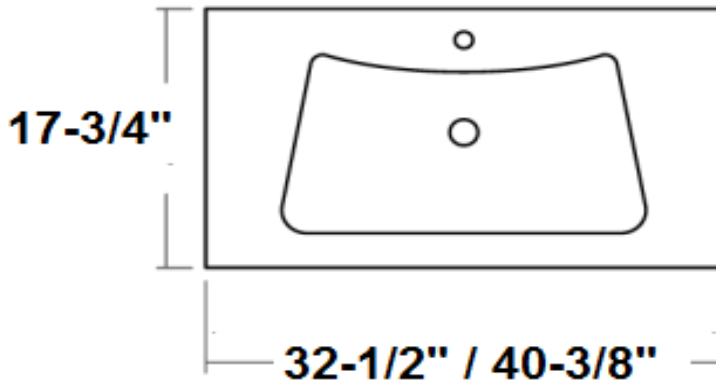

product name	IQ Countertops
--------------	-----------------------

item #-	IQ24-SMT-80-??
	IQ24-SMT-100-??
	IQ24-SS-80-??
	IQ24-SS-100
	IQ24-MA-80-??
	IQ24-MA-100-??

SMT

Silk top with integrated basin

SS (Silk), MA (wood)

Silk or wood top for use with above-counter or vessel basin

32-1/2" / 40-3/8"