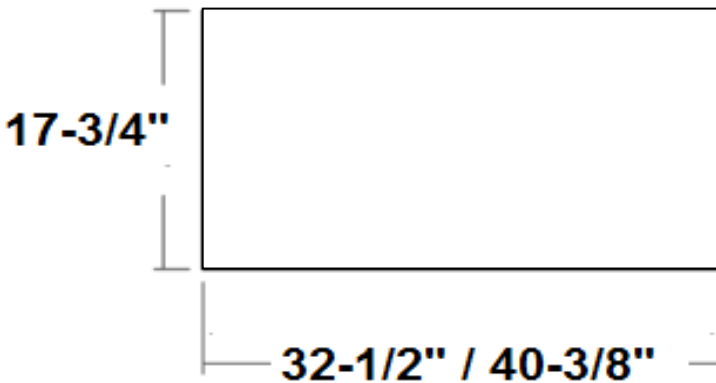

product name	IQ Countertops
--------------	-----------------------

item #-	IQ24-SMT-80-??
	IQ24-SMT-100-??
	IQ24-SS-80-??
	IQ24-SS-100
	IQ24-MA-80-??
	IQ24-MA-100-??

SMT

Silk top with integrated basin

SS (Silk), MA (wood)

Silk or wood top for use with above-counter or vessel basin

32-1/2" / 40-3/8"