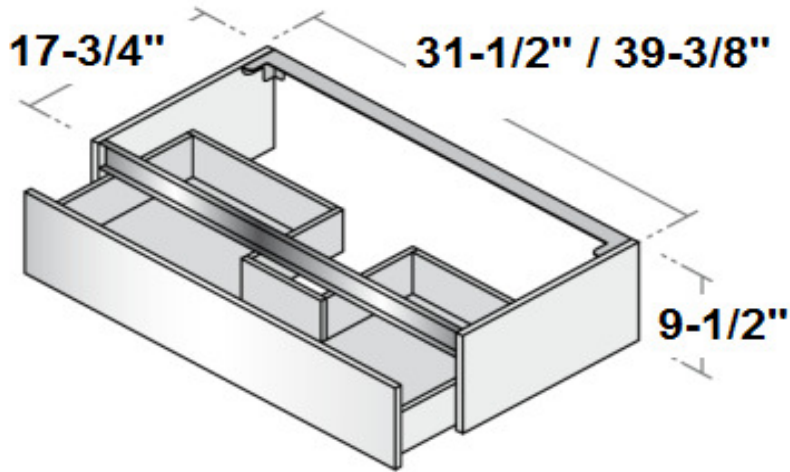

product name	IQ Countertops
--------------	-----------------------

item #-	IQ24-SMT-80-??
	IQ24-SMT-100-??
	IQ24-SS-80-??
	IQ24-SS-100
	IQ24-MA-80-??
	IQ24-MA-100-??

SMT

Silk top with integrated basin

SS (Silk), MA (wood)

Silk or wood top for use with above-counter or vessel basin

32-1/2" / 40-3/8"