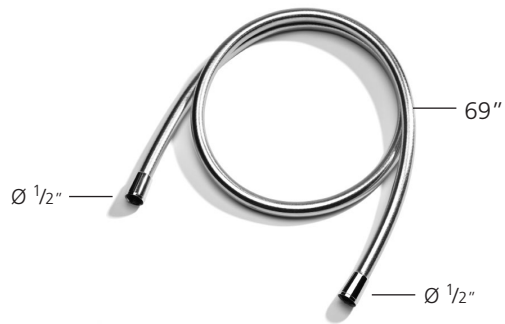

V184

Hose

Type: Smooth
Finishes: Chrome, Satin Nickel

UK and Worldwide Customer Service Team:
+44 (0)121 766 4200
www.samuel-heath.co.uk

USA Customer Service Team:
www.samuel-heath.com