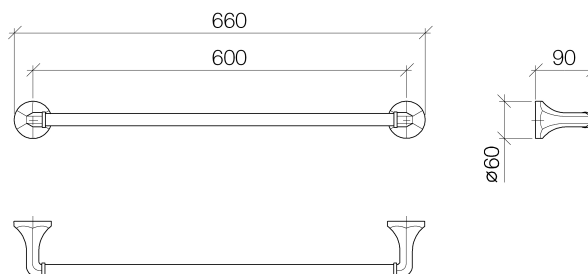

Product specifications

- Center to center 23 5/8"
- Flange \varnothing 2 3/8"
- 3 1/2" projection

Surfaces

- chrome 83060360-00
- chrome 83060360-00
- matt platinum 83060360-06
- matt platinum 83060360-06
- platinum 83060360-08
- platinum 83060360-08
- brass 83060360-09
- brass 83060360-09

Exploded assembly drawing

Order quantity

No.	Article number	Name	Installation quantity
1	0517207080090	fixing set	2
2	081736501ff	holder	1
3	083120502ff	cap	2
4	09311114490	pin	2
5	09303005390	screw	2
6	082822549ff	pipe	1
7	081736500ff	holder	1