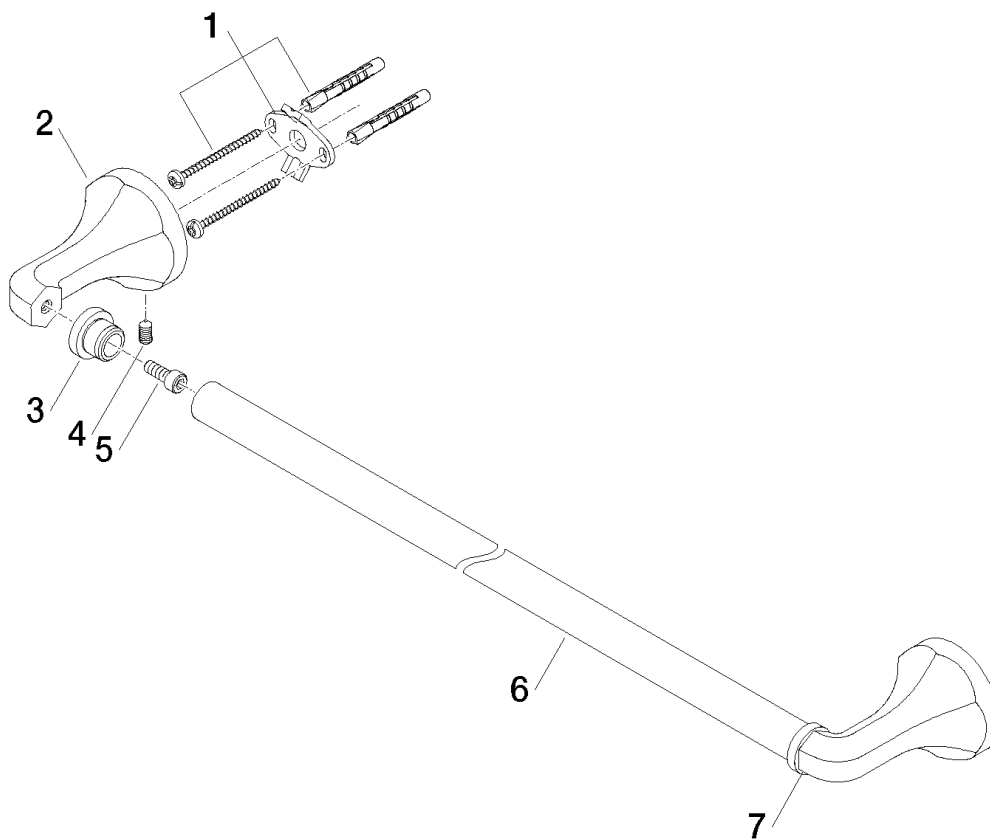

Product specifications

- Center to center 23 5/8"
- Flange \varnothing 2 3/8"
- 3 1/2" projection

Surfaces

- chrome 83060360-00
- chrome 83060360-00
- matt platinum 83060360-06
- matt platinum 83060360-06
- platinum 83060360-08
- platinum 83060360-08
- brass 83060360-09
- brass 83060360-09

Exploded assembly drawing

Order quantity

No.	Article number	Name	Installation quantity
1	0517207080090	fixing set	2
2	081736501ff	holder	1
3	083120502ff	cap	2
4	09311114490	pin	2
5	09303005390	screw	2
6	082822549ff	pipe	1
7	081736500ff	holder	1