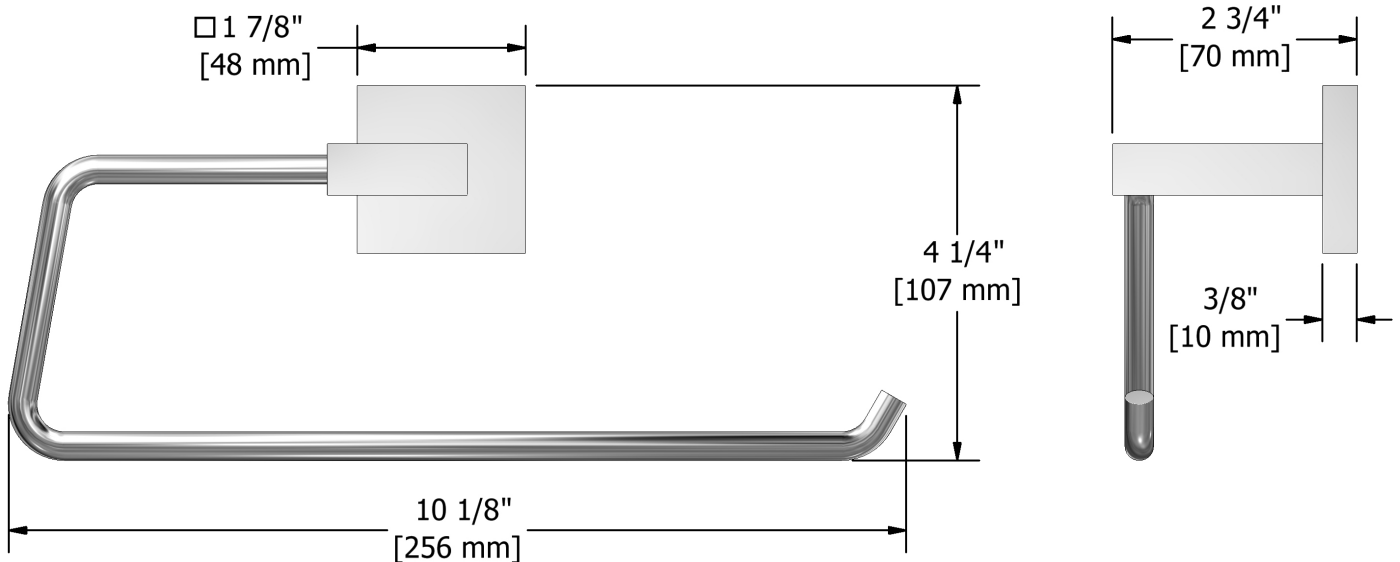

Towel ring
KS7XX

Specifications

Descriptions

- 4 anchorpoints

Available colors

- C : Chrome
- BN : Brushed nickel (PVD)

Sizes, models and finishes may differ from those presented.

Warranty