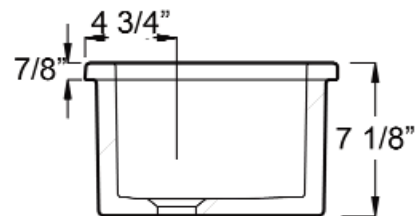

UTILITY SINK

Cat. No.
LS330

W: 12 7/8"
D: 12 7/8"
H: 7 1/8"

Features:

- ▶ Made of Fine Fire Clay for Durability
- ▶ Glazed inside and out on all sides
- ▶ Commercial Grade
- ▶ Can be used as Undercounter or Drop-In
- ▶ Use UMSPT supports for undercounter installation
- ▶ Use with any 2" drain or basket strainer

Colors:

WH White

Meets or exceeds the following specifications: ASME 112.19.9M for fine fire clay.

Interior Dimensions:

Basin interior: 9 3/4" x 9 3/4"
Basin depth: 5 3/4"

Dimensions of fixture are nominal and may vary within the range of tolerances established by ANSI Standard A112.19.2. Dimensions and specifications subject to change without notice.