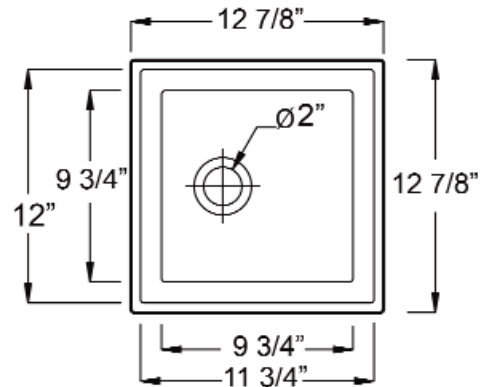

UTILITY SINK

Cat. No.
LS330

W: 12 7/8"
D: 12 7/8"
H: 7 1/8"

Features:

- ▶ Made of Fine Fire Clay for Durability
- ▶ Glazed inside and out on all sides
- ▶ Commercial Grade
- ▶ Can be used as Undercounter or Drop-In
- ▶ Use UMSPT supports for undercounter installation
- ▶ Use with any 2" drain or basket strainer

Colors:

WH White

Meets or exceeds the following specifications: ASME 112.19.9M for fine fire clay.

Interior Dimensions:

Basin interior: 9 3/4" x 9 3/4"
Basin depth: 5 3/4"

Dimensions of fixture are nominal and may vary within the range of tolerances established by ANSI Standard A112.19.2. Dimensions and specifications subject to change without notice.