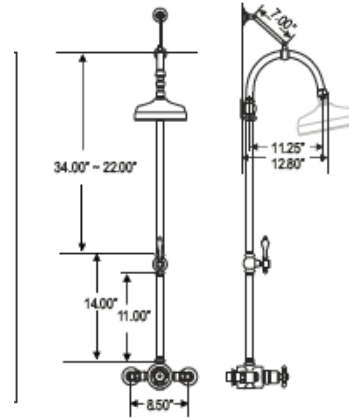

Exposed Tub/Shower Systems

Exposed 3/4" Thermostatic Arched
Shower systems with 8" Shower Rose
NO60A/6908L40

Codes and Standards

- ADA

ALTMANS RESERVES THE RIGHT TO
MODIFY AND CHANGE SPECIFICATIONS
AT ANY TIME. PLEASE VERIFY DIMEN-
SIONS PRIOR TO INSTALLATION

Color/Finishes

- Polished Chrome, PVD Satin Nickel
- Refer to pricelist for other finishes.

Features and Benefits

- Brass Construction
- Water Inlet 1/2" Copper Compression