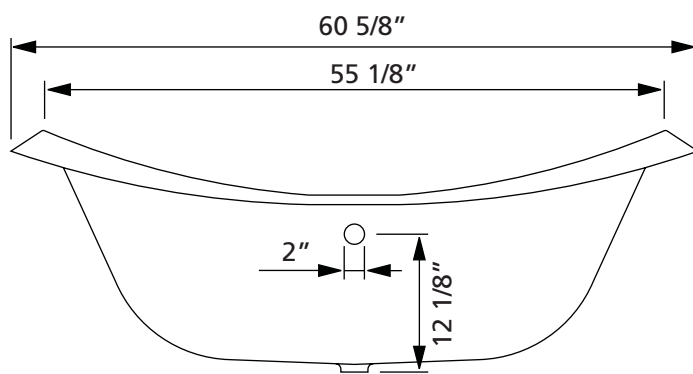

REGENCY Cast Iron Bath | #2148 | Overall Length 61"

REGENCY Cast Iron Bath | #2166 | Overall Length 68"

REGENCY Footed Tub | #2112 | Overall Length 72"
with ball feet 315 lbs, 51.5 gallons, 195 litres | with lion's feet 335 lbs.