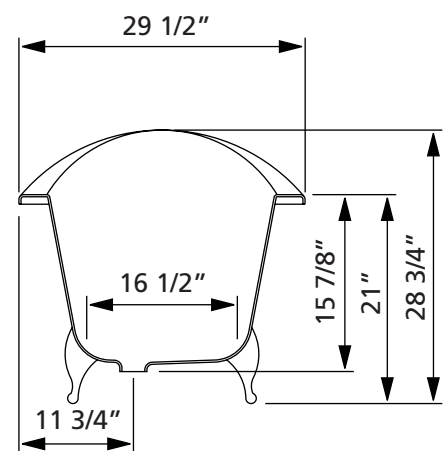

REGENCY Cast Iron Bath | #2148 | Overall Length 61"

REGENCY Cast Iron Bath | #2166 | Overall Length 68"

REGENCY Footed Tub | #2112 | Overall Length 72"
with ball feet 315 lbs, 51.5 gallons, 195 litres | with lion's feet 335 lbs.