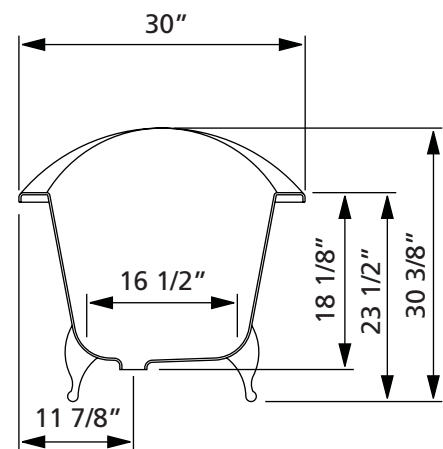

REGENCY Cast Iron Bath | #2148 | Overall Length 61"

REGENCY Cast Iron Bath | #2166 | Overall Length 68"

REGENCY Footed Tub | #2112 | Overall Length 72"
with ball feet 315 lbs, 51.5 gallons, 195 litres | with lion's feet 335 lbs.