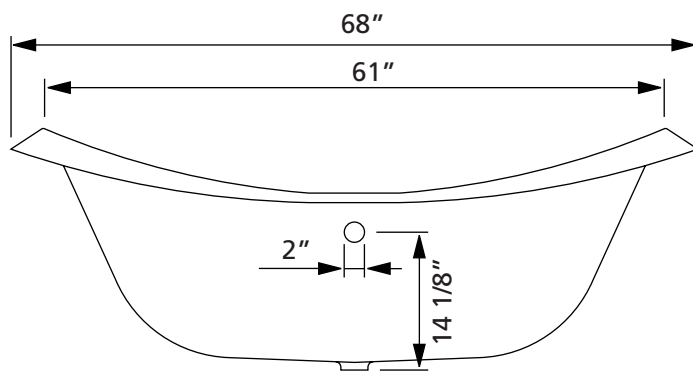

REGENCY Cast Iron Bath | #2148 | Overall Length 61"

REGENCY Cast Iron Bath | #2166 | Overall Length 68"

REGENCY Footed Tub | #2112 | Overall Length 72"
with ball feet 315 lbs, 51.5 gallons, 195 litres | with lion's feet 335 lbs.