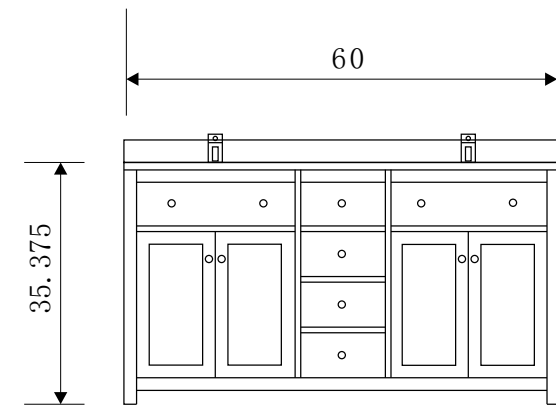

DEC302A Venetian 60" Double Sink Vanity Set (Faucets not included)

Design Element
Bath Furniture

Designer's Pick Collection

The Venetian 60" vanity set combines a classic feel with modern simplicity through its warm color palette, round handles, and crisp lines. The fully-assembled cabinet features solid oak construction for both the frame and the panels, with the panels given a water-resistant treatment for maximum longevity. Seated at the base of the double ceramic sinks are chrome-finished pop-up drains designed for easy one-touch draining. Practicality was not sacrificed, as this vanity includes two large drawers, four center drawers, and two soft-closing cabinets, all of which have been accented with satin nickel hardware. Mirrors and faucets are not included with this model.

Venetian 60" Double Sink Vanity Set

DEC302A

DEC302A Product Features

- Solid Hardwood Construction
- Beige Natural Marble Countertop
- Rectangular Under-Mount Sinks
- Polished Chrome Pop-Up Drains
- Four Functional Drawers
- Two Soft-Closing Double Door
- Mirror Not Included
- Satin Nickel Finish Hardware
- Mirrors and Faucets Not Included
- Specs: 61"W x 22"D x 34"H