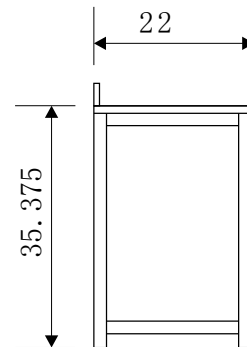

DEC302A Venetian 60" Double Sink Vanity Set (Faucets not included)

Design Element
Bath Furniture

Designer's Pick Collection

The Venetian 60" vanity set combines a classic feel with modern simplicity through its warm color palette, round handles, and crisp lines. The fully-assembled cabinet features solid oak construction for both the frame and the panels, with the panels given a water-resistant treatment for maximum longevity. Seated at the base of the double ceramic sinks are chrome-finished pop-up drains designed for easy one-touch draining. Practicality was not sacrificed, as this vanity includes two large drawers, four center drawers, and two soft-closing cabinets, all of which have been accented with satin nickel hardware. Mirrors and faucets are not included with this model.

Venetian 60" Double Sink Vanity Set

DEC302A

DEC302A Product Features

- Solid Hardwood Construction
- Beige Natural Marble Countertop
- Rectangular Under-Mount Sinks
- Polished Chrome Pop-Up Drains
- Four Functional Drawers
- Two Soft-Closing Double Door
- Mirror Not Included
- Satin Nickel Finish Hardware
- Mirrors and Faucets Not Included
- Specs: 61"W x 22"D x 34"H