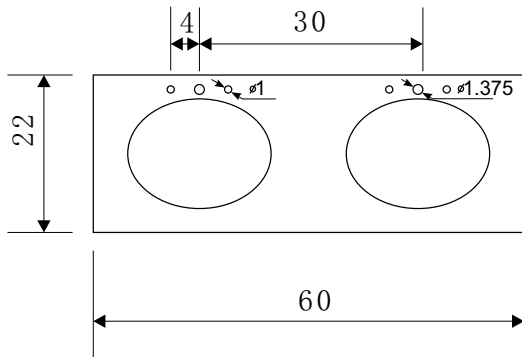

DEC302A Venetian 60" Double Sink Vanity Set (Faucets not included)

Design Element
Bath Furniture

Designer's Pick Collection

The Venetian 60" vanity set combines a classic feel with modern simplicity through its warm color palette, round handles, and crisp lines. The fully-assembled cabinet features solid oak construction for both the frame and the panels, with the panels given a water-resistant treatment for maximum longevity. Seated at the base of the double ceramic sinks are chrome-finished pop-up drains designed for easy one-touch draining. Practicality was not sacrificed, as this vanity includes two large drawers, four center drawers, and two soft-closing cabinets, all of which have been accented with satin nickel hardware. Mirrors and faucets are not included with this model.

Venetian 60" Double Sink Vanity Set

DEC302A

DEC302A Product Features

- Solid Hardwood Construction
- Beige Natural Marble Countertop
- Rectangular Under-Mount Sinks
- Polished Chrome Pop-Up Drains
- Four Functional Drawers
- Two Soft-Closing Double Door
- Mirror Not Included
- Satin Nickel Finish Hardware
- Mirrors and Faucets Not Included
- Specs: 61"W x 22"D x 34"H