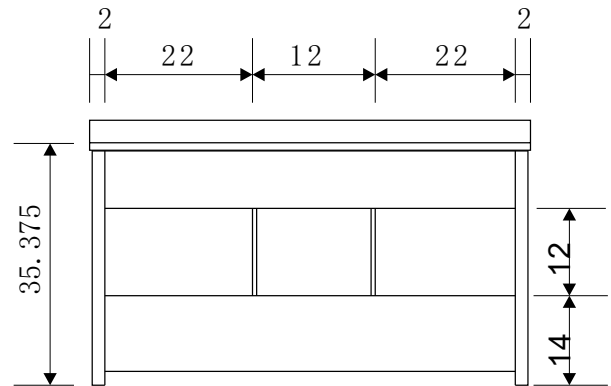

DEC302A Venetian 60" Double Sink Vanity Set (Faucets not included)

Design Element
Bath Furniture

Designer's Pick Collection

The Venetian 60" vanity set combines a classic feel with modern simplicity through its warm color palette, round handles, and crisp lines. The fully-assembled cabinet features solid oak construction for both the frame and the panels, with the panels given a water-resistant treatment for maximum longevity. Seated at the base of the double ceramic sinks are chrome-finished pop-up drains designed for easy one-touch draining. Practicality was not sacrificed, as this vanity includes two large drawers, four center drawers, and two soft-closing cabinets, all of which have been accented with satin nickel hardware. Mirrors and faucets are not included with this model.

Venetian 60" Double Sink Vanity Set

DEC302A

DEC302A Product Features

- Solid Hardwood Construction
- Beige Natural Marble Countertop
- Rectangular Under-Mount Sinks
- Polished Chrome Pop-Up Drains
- Four Functional Drawers
- Two Soft-Closing Double Door
- Mirror Not Included
- Satin Nickel Finish Hardware
- Mirrors and Faucets Not Included
- Specs: 61"W x 22"D x 34"H