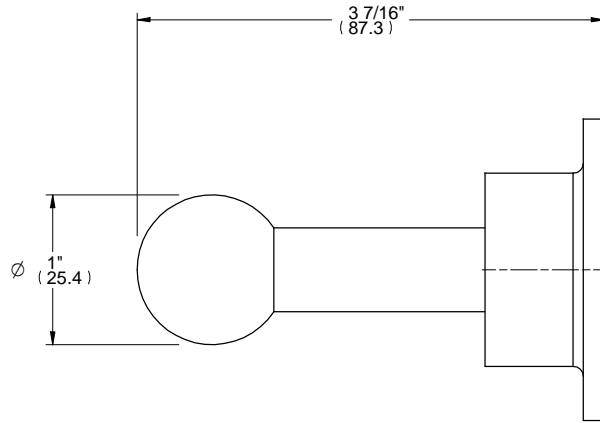

L1

ALTMANS RESERVES THE RIGHT TO MODIFY AND CHANGE SPECIFICATIONS AT ANY TIME. PLEASE VERIFY DIMENSIONS PRIOR TO INSTALLATION.

Features
 Available in All Finishes
 Brass Construction
 Wall Mounted Accessory

Through-Hole Specifications

DIMENSIONS SHOWN TO NEAREST 1/16"