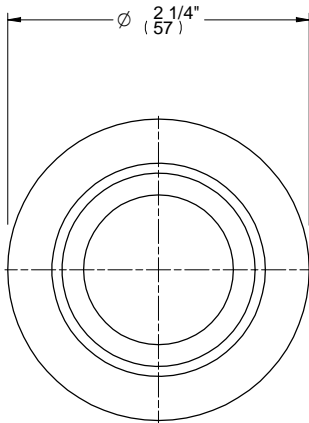

L1

ALTMANS RESERVES THE RIGHT TO MODIFY AND CHANGE SPECIFICATIONS AT ANY TIME. PLEASE VERIFY DIMENSIONS PRIOR TO INSTALLATION.

Features
 Available in All Finishes
 Brass Construction
 Wall Mounted Accessory

Through-Hole Specifications

DIMENSIONS SHOWN TO NEAREST 1/16"