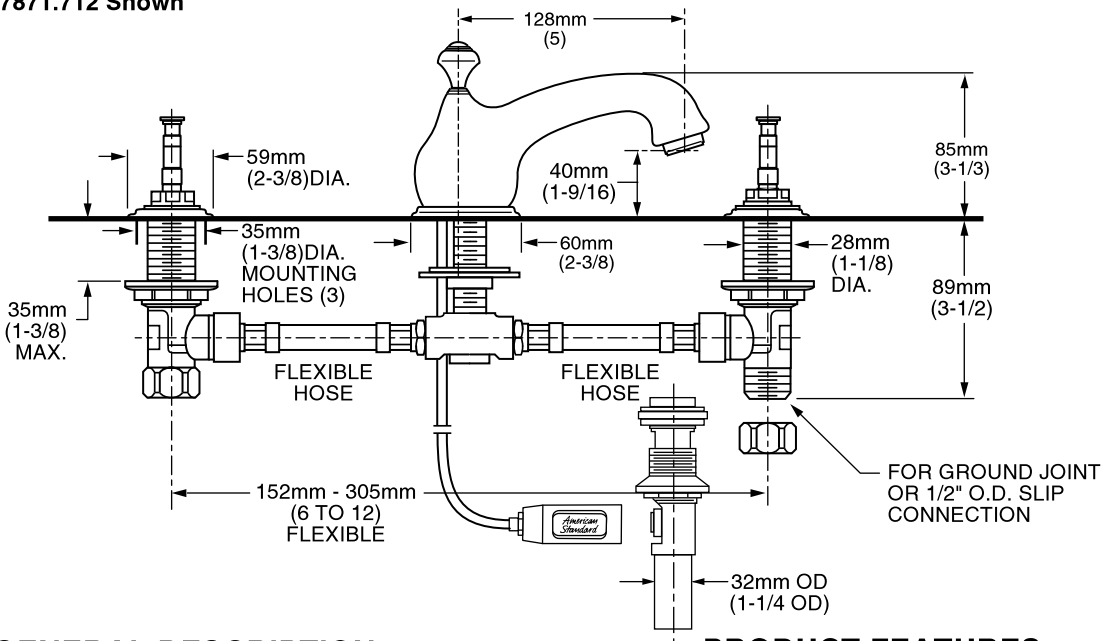

7871.712 Shown

**MODEL NUMBER:**

- 
**7871.712 Hampton Widespread**  
 Metal Speed Connect® Pop-up drain.  
 Porcelain Lever handles.
- 
**7871.722 Hampton Widespread**  
 Metal Speed Connect Pop-up drain.  
 Metal Cross handles.
- 
**7871.732 Hampton Widespread**  
 Metal Speed Connect Pop-up drain.  
 Metal Lever handles.

**GENERAL DESCRIPTION:**

Cast brass valve bodies with flexible hose connections for 6" to 12" (152mm to 305mm) installations. 1/4 turn washerless ceramic disc valve cartridges - reversible for use with either lever or cross handles. Cast brass spout. One-half inch male inlet shanks with brass coupling nuts. 20" (500mm) long flexible stainless steel drain cable is pre-assembled to spout. Metal Speed Connect® drain body with 1-1/4 inch (32mm) tail piece. 1.5 gpm/5.7L/min. maximum flow rate.

**Low Lead:** Meets NSF Standard 61/Section 9 & Prop 65 lead requirements.

**Exclusive Speed Connect Metal Drain:**

- Fewer parts. Installs in less time.
- No adjustments required - seals the first time, every time.
- Flexible stainless steel cable - installs effortlessly in tight spaces.

**Exclusive Handle Alignment System:** Allows fine tuning of handle position.

**Choice of Finishes:** Wide range of durable finishes.

**SUGGESTED SPECIFICATION:**

Two handle widespread lavatory faucet shall feature cast brass valve bodies with flexible hose connections for 6" to 12" installations. Shall also feature 1/4 turn washerless ceramic disc valve cartridges that are reversible for use with cross or lever handles. Shall also feature a metal drain body with stainless steel cable actuation. Fitting shall be American Standard Model # 7871.\_\_\_\_.