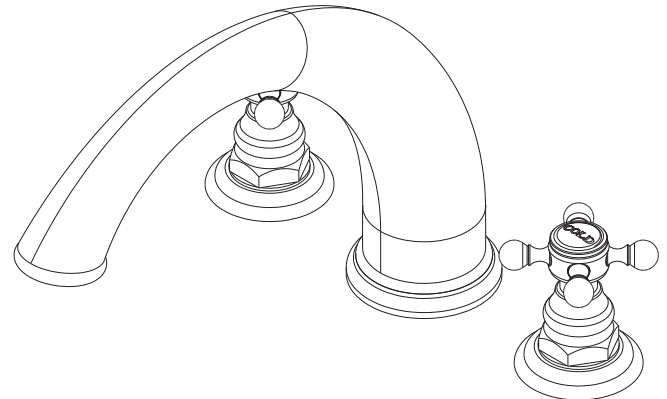

ALVESTON

Roman Tub Deck Trim

3-896

Features

- Solid brass construction
- ADA compliant traditional cross handles
- 4-7/8" (12.4 cm) spout height at outlet
- 9-7/16" (24.0 cm) spout reach (c-c)
- Intended for use with Newport Brass rough valve kit (Required Accessory) which incorporates the following:
  - Brass valve bodies and quick-connect spout fitting
  - Quarter-turn washerless ceramic disc 3/4" valve cartridges

Codes / Standards Compliance

Meets or exceeds the following at date of manufacture:

- ASME A112.18.1/CSA B125.1
- IAPMO/cUPC
- IPC
- ADA
- ICC/ANSI A117.1
- All applicable US Federal and State material regulations
- EPA Watersense

Colors / Finishes

- 15: Polished Nickel
- 15S: Satin Nickel
- 26: Polished Chrome
- 10B: Oil Rubbed Bronze
- Other: Refer to the Newport Brass catalog for additional color/finish options.

Specified Model

Model	Description	Colors / Finishes
3-896	Roman Tub Deck Trim	☐ 15 ☐ 15S ☐ 26 ☐ 10B ☐ Other

Required Accessory:

Trim, above, and Rough Valve Kit, below, must both be specified.

Application	Roman Tub			Roman Tub with Handshower					
	Hot Valve	Cold Valve	Spout Quick-Connect Fitting	Hot Valve	Cold Valve	Spout Quick-Connect Fitting	Poly-Braided Hose	Handshower Diverter	H/S Flange Hardware
Inlet/Outlet Size	3/4"	3/4"	3/4"	3/4"	3/4"	3/4"	1/2"	1/2" / 3/4"	-
Part Number	☐ 1-506			☐ 1-507					
Image									

Product Specification:

Add "Color / Finish" suffix to Tub Deck Trim model number, below.

The Roman Tub Deck Trim shall be made of solid brass construction. Roman Tub Deck Trim shall incorporate ADA compliant traditional cross handles. Product shall incorporate a 4-7/8" (12.4 cm) spout height at outlet and a 9-7/16" (24.0 cm) spout reach (c-c). Rough valve kit shall incorporate brass valve bodies with quarter-turn washerless ceramic disc 3/4" valve cartridges and a quick-connect spout fitting. Roman Tub Deck Trim shall be Newport Brass Model 3-896/____ and Newport Brass rough valve kit shall be 1-506.