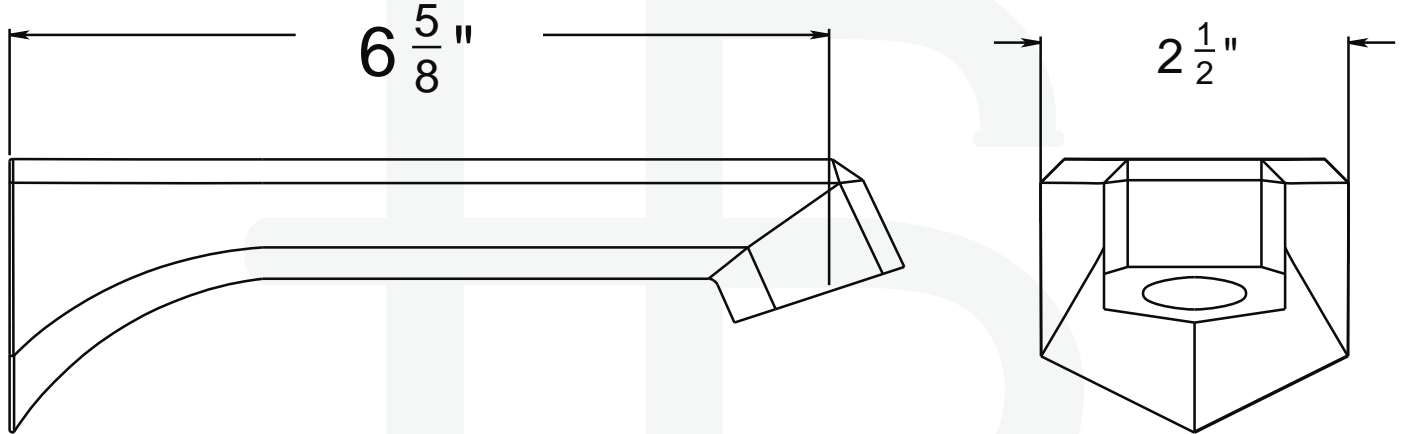

PLxxMMP - Tub Spout

Description

s- GILIAN SERIE TUB SPOUT
s" BRASS CONSTRUCTION
s 1/2" & 3/4" FEMALE CONNECTIONS

Colors / Finishes

01 - Chrome
72 - PVD Satin Nickel
xx - Special Finish

Item Number	Type	Version	Date
PLXXMMP	Tub spout		4-14-11