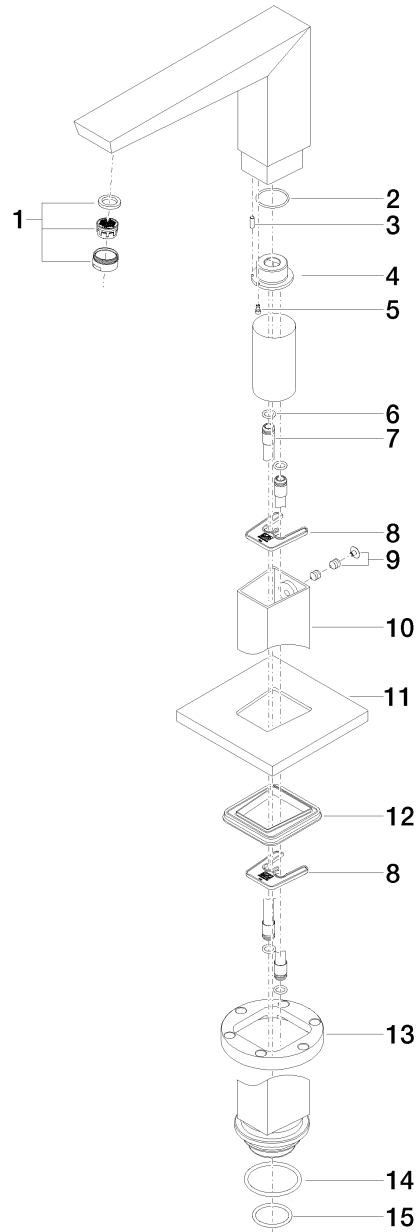

Product specifications

Exposed trim parts only, rough to be ordered separately

- **8 5/8" projection**
- M 24 x 1 aerator – male thread
- Flange
- Total height 29 1/8 – 31 7/8"
- Lower body height 23 5/8 – 26 3/8"
- Height to aerator/spout outlet 28 1/8 – 30 7/8"
- Riser with mounting flange

Surfaces

- | | |
|-------------|-------------|
| • chrome | 13672730-00 |
| • chrome | 13672730-00 |
| • champagne | 13672730-47 |
| • champagne | 13672730-47 |

Accessories required

- Rough for floor mounted spout/mixer; 35945970
- Rough for floor mounted spout/mixer; 35945970

Exploded assembly drawing

Order quantity

No.	Article number	Name	Installation quantity
1	90230111800ff	aerator	1
2	09141008790	seal	1
3	09311107790	pin	1
4	09240317690	adaptor	1
5	9030300590090	screw	1
6	09141013990	seal	2
7	0428220250090	connection	2
8	09209305290	holder	2
9	0431110020090	pin	1
10	04282204200ff	pipe	1
11	092773021ff	rosette	1
12	09140311290	seal	1
13	093011122-07	connection	1
14	09141008490	seal	1
15	09141001890	seal	1