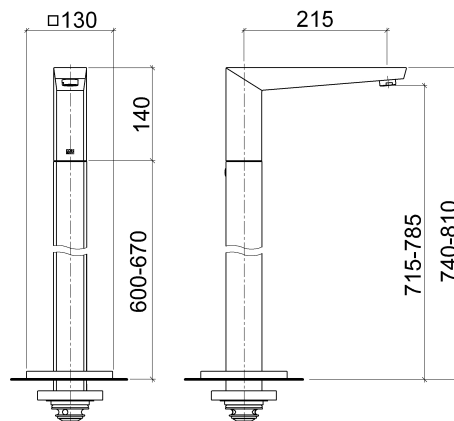

Product specifications

Exposed trim parts only, rough to be ordered separately

- **8 5/8" projection**
- M 24 x 1 aerator – male thread
- Flange
- Total height 29 1/8 – 31 7/8"
- Lower body height 23 5/8 – 26 3/8"
- Height to aerator/spout outlet 28 1/8 – 30 7/8"
- Riser with mounting flange

Surfaces

- | | |
|-------------|-------------|
| • chrome | 13672730-00 |
| • chrome | 13672730-00 |
| • champagne | 13672730-47 |
| • champagne | 13672730-47 |

Accessories required

- Rough for floor mounted spout/mixer; 35945970
- Rough for floor mounted spout/mixer; 35945970

Exploded assembly drawing

Order quantity

No.	Article number	Name	Installation quantity
1	90230111800ff	aerator	1
2	09141008790	seal	1
3	09311107790	pin	1
4	09240317690	adaptor	1
5	9030300590090	screw	1
6	09141013990	seal	2
7	0428220250090	connection	2
8	09209305290	holder	2
9	0431110020090	pin	1
10	04282204200ff	pipe	1
11	092773021ff	rosette	1
12	09140311290	seal	1
13	093011122-07	connection	1
14	09141008490	seal	1
15	09141001890	seal	1