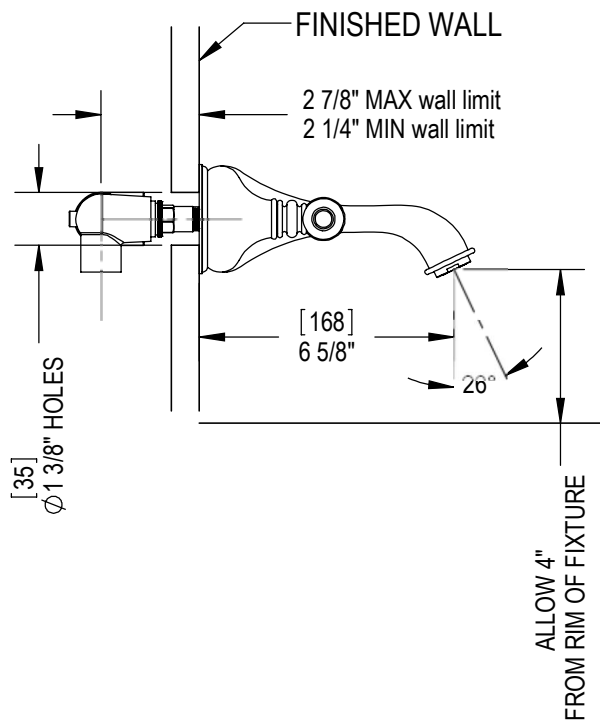

Features

- Brass construction with choice of 21 finishes
- Two lever handles
- Quarter-turn ceramic disk cartridges
- 2.2 gpm @ 60 psi

Order Matrix

Model	Main/Accent Finish
1GRBRML	AB - Antique Brass
	ABM - Antique Brass Matt
	AC - Antique Copper
	ACM - Antique Copper Matt
	BB - Bright Brass
	CH - Chrome
	GD - Gold
	OB - Oil Rubbed Bronze
	PN - Polished Nickel
	SB - Satin Brass
	SC - Satin Chrome
	SN - Satin Nickel
	TB - Tuscan Brass
	AQ - Aqua
	BD - Bordeaux
	BK - Black
	MB - Matte Black
	MW - Matte White
	NC - Natural Cream
	RD - Red
	WH - White

ROMANESQUE

Wall Mount Lavatory Set with Push-Up Drain Assembly
Model: 1GRBRML XX-XX

Critical Dimensions

TEL: 905-851-6781
FAX: 905-851-8031
TOLL FREE: 800-461-5901

THE **Rubinet** FAUCET COMPANY

www.rubinet.com