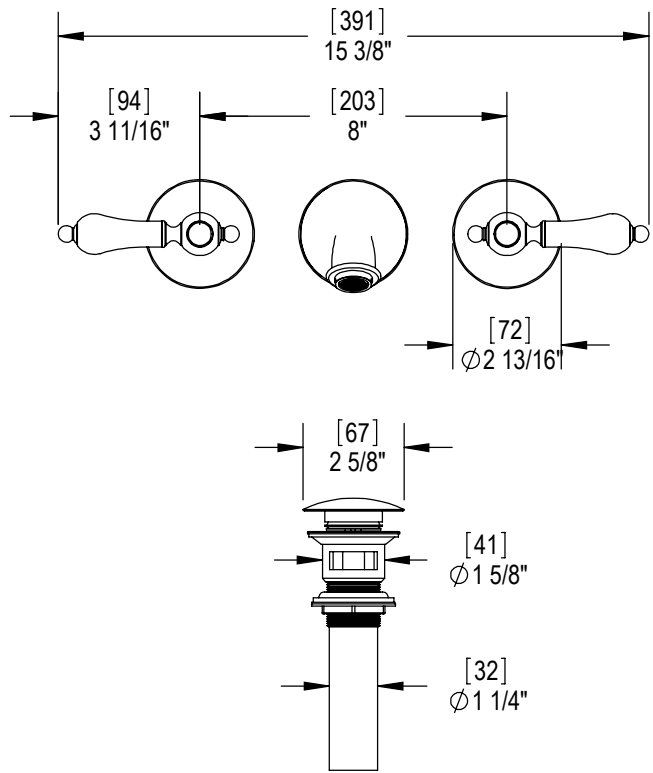

Features

- Brass construction with choice of 21 finishes
- Two lever handles
- Quarter-turn ceramic disk cartridges
- 2.2 gpm @ 60 psi

Order Matrix

Model	Main/Accent Finish
1GRBRML	AB - Antique Brass
	ABM - Antique Brass Matt
	AC - Antique Copper
	ACM - Antique Copper Matt
	BB - Bright Brass
	CH - Chrome
	GD - Gold
	OB - Oil Rubbed Bronze
	PN - Polished Nickel
	SB - Satin Brass
	SC - Satin Chrome
	SN - Satin Nickel
	TB - Tuscan Brass
	AQ - Aqua
	BD - Bordeaux
	BK - Black
	MB - Matte Black
	MW - Matte White
	NC - Natural Cream
	RD - Red
	WH - White

ROMANESQUE

Wall Mount Lavatory Set with Push-Up Drain Assembly
Model: 1GRBRML XX-XX

Critical Dimensions

TEL: 905-851-6781
FAX: 905-851-8031
TOLL FREE: 800-461-5901

THE **Rubinet** FAUCET COMPANY

www.rubinet.com