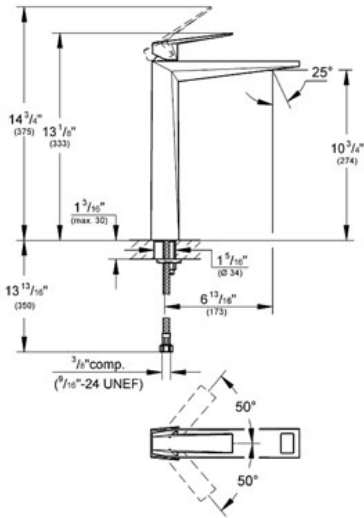

ALLURE BRILLIANT

Deck mount vessel

XL-Size

MODEL # 23115

GROHE America, Inc | 200 North Gary Avenue, Suite G, Roselle, IL 60172
 Phone: +1 (800) 444-7643 | Fax: +1 (800) 225-2778 | us-customerservice@grohe.com

Pure Freude an Wasser

Product Description:
 Deck mount vessel
 XL-Size

Standard Specification:

- GROHE StarLight® finish
- GROHE SilkMove® ceramic cartridge
- GROHE EcoJoy® technology for less water and perfect flow
- GROHE QuickFix® rapid installation system
- GROHE WaterCare® technology -1.5 gpm
- For free-standing bath sinks
- Temperature limiter
- Stainless Steel Braided Flexible Supplies
- Smooth body
- Spout with integrated flow control