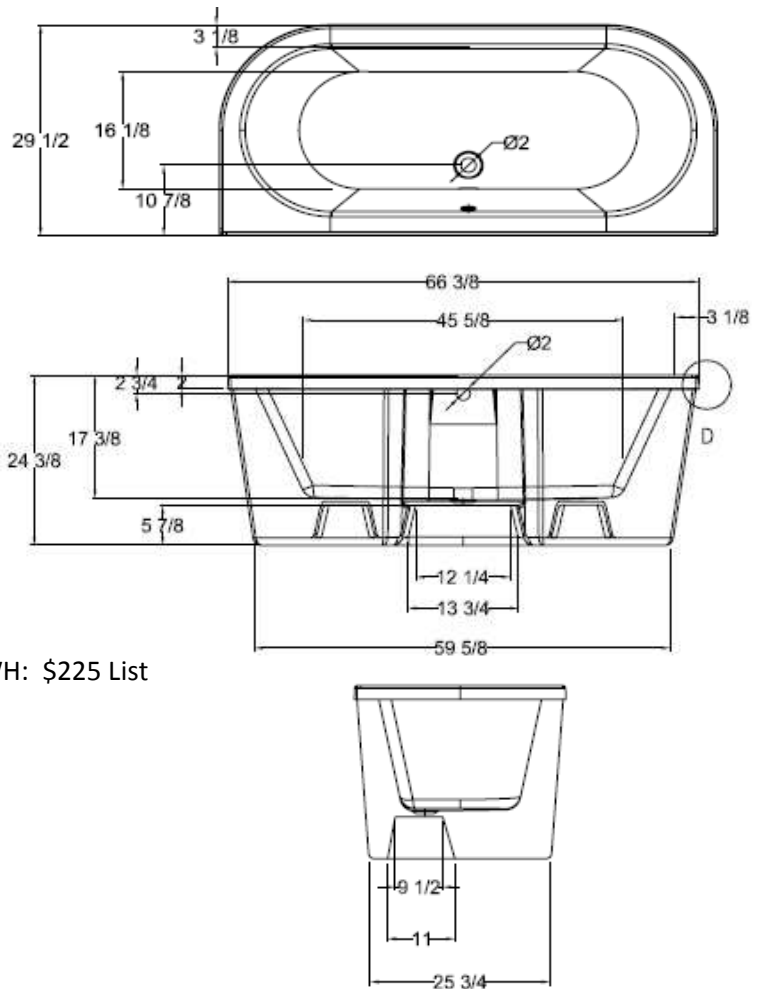

**ST6629T-WH**

**Material & Color**

Acrylic in white

**Bathtub Dimensions**

66" x 29" x 17" deep (1676 x 737 x 432 mm)

Weight of tub– 77 lb (35 kg)

Capacity – 47 Gallons (178 liters)

**Codes and Compliance**

**General Information**

- This tub is made from a double skin acrylic technology which are bonded together as one (there is no panel around the bath)
- The bath must be secured to the floor by applying a bead of silicone around the base (this can be cut in future should access to the plumbing be necessary)
- Installation must be carried out according to the manufacturers instructions