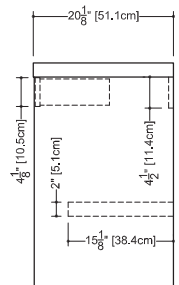

Furniture

Z 120 - 2 drawers - 20" depth

length - inch 42 - 48 - 54 - 60 - 66 - 72 length - cm 107 - 122 - 137 - 152 - 167 - 183

- ▮ top part perimeter and all exposed edges of console are made of solid wood 1/8" thick
- ▮ other surfaces are in wood veneer
- ▮ all natural wood veneer on dimensionally stable MDF core
- ▮ AWI rated level 5 marine grade finish for moisture resistance and durability (industry's highest finishing class)
- ▮ 2 solid maple dovetailed drawers
- ▮ adjustable legs

side view

WETSTYLE cannot be held responsible for any technical errors and reserves the right to make revisions without notice.

Approximate measurement.
The manufacturer accept ± (6.35mm) variance.

www.WETSTYLE.CA - Montreal - Canada
Tel. 450.536.9000 - 1 888.536.9001 - Fax. 450.536.0202