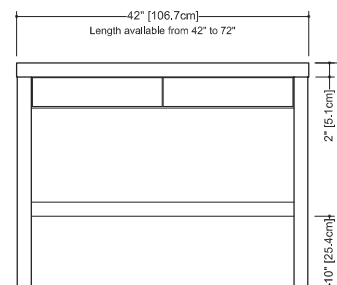

Furniture

Z 120 - 2 drawers - 20" depth

length - inch 42 - 48 - 54 - 60 - 66 - 72   length - cm 107 - 122 - 137 - 152 - 167 - 183

- ▮ top part perimeter and all exposed edges of console are made of solid wood 1/8" thick
- ▮ other surfaces are in wood veneer
- ▮ all natural wood veneer on dimensionally stable MDF core
- ▮ AWI rated level 5 marine grade finish for moisture resistance and durability (industry's highest finishing class)
- ▮ 2 solid maple dovetailed drawers
- ▮ adjustable legs

match only rear drain vessel sink or Cube metro lavatory

▮ finishes and colors

- oak
- natural
- white
- wenge
- light grey
- blue steel
- sand
- hemp
- smoked

- walnut
- natural
- chocolate

plan view

front view

WETSTYLE cannot be held responsible for any technical errors and reserves the right to make revisions without notice.

Approximate measurement.
The manufacturer accept ± (6.35mm) variance.

www.WETSTYLE.CA - Montreal - Canada
Tel. 450.536.9000 - 1 888.536.9001 - Fax. 450.536.0202