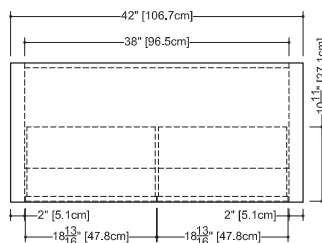

▮ finishes and colors

- oak
- natural
- white
- wenge
- light grey
- blue steel
- sand
- hemp
- smoked

- walnut
- natural
- chocolate

plan view